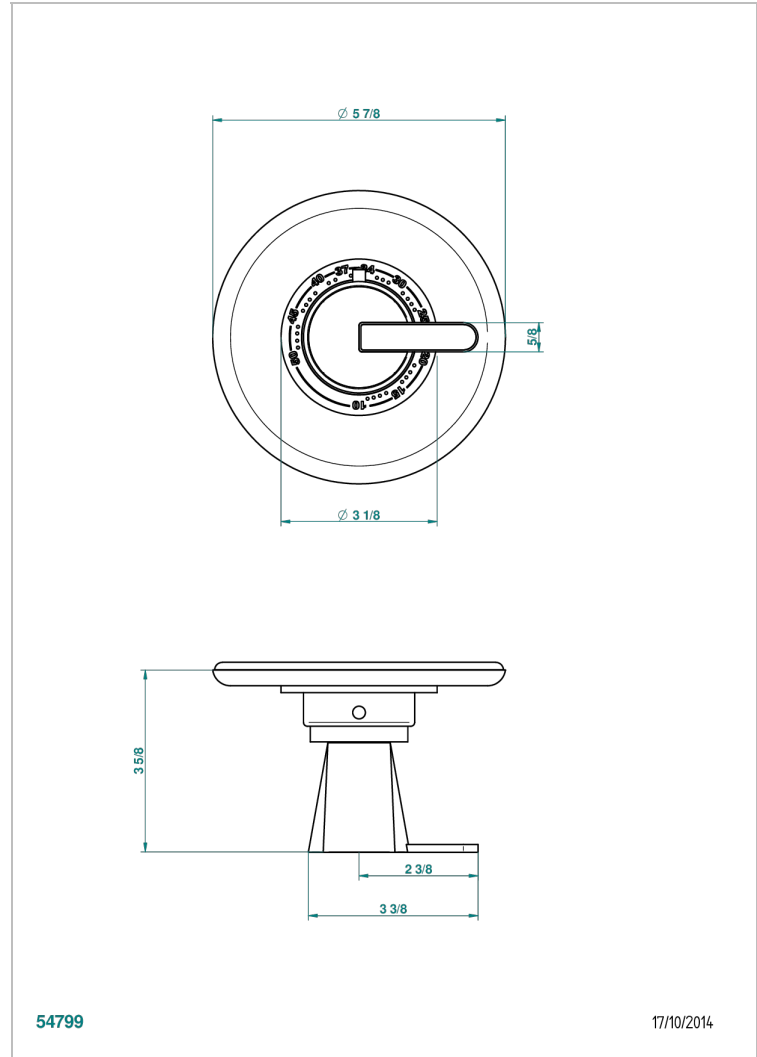

METAMORPHOSE CARBON

G6C-15EN16EM

Trim for Eurotherm thermostat n° 8105N, 8200N, 8300

THG[®]
PARIS

54799

17/10/2014

CHARACTERISTIC

- Métamorphose Carbon
- Trim for Eurotherm thermostat n° 8105N, 8200N, 8300

RELATED SKU'S

- Ref. G00-8105N 1/2" Eurotherm thermostat, 40 l/min with wax cartridge
- Ref. G00-8200N 3/4" Eurotherm thermostat, 80 l/min

AVAILABLE FINITIONS

Antique nickel - H28
Black ceram - D30
Blush PVD - H62
Brass color PVD - H49
Brown bronze color PVD - F33
Gold color PVD - H52