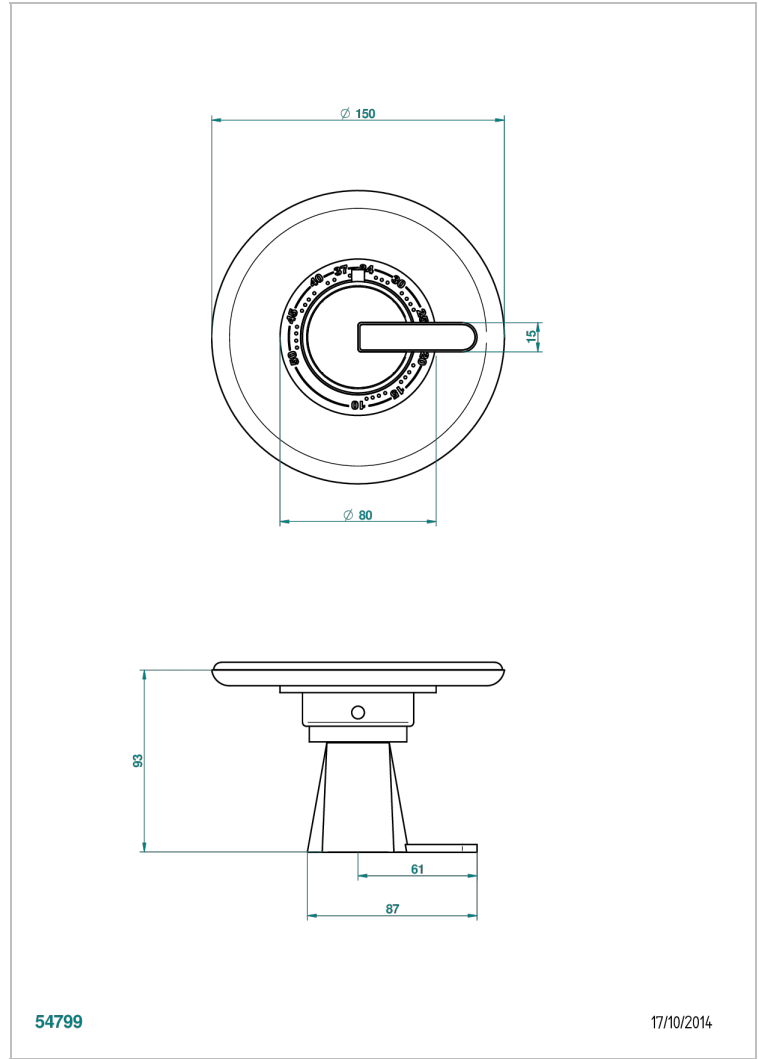

METAMORPHOSE CARBON

G6C-15EN16EM

Trim for Eurotherm thermostat n° 8105N, 8200N, 8300

THG[®]
PARIS

CHARACTERISTIC

- Métamorphose Carbon
- Trim for Eurotherm thermostat n° 8105N, 8200N, 8300

RELATED SKU'S

- Ref. G00-8105N 1/2" Eurotherm thermostat, 40 l/min with wax cartridge
- Ref. G00-8200N 3/4" Eurotherm thermostat, 80 l/min

AVAILABLE FINITIONS

Antique nickel - H28
Black ceram - D30
Blush PVD - H62
Brass color PVD - H49
Brown bronze color PVD - F33
Gold color PVD - H52

Graphite PVD - H64
Lacquered light bronze - D01
Matt Umber PVD - H67
Matt blush PVD - H60
Matt brass color PVD - H50
Matt brown bronze color PVD - F34