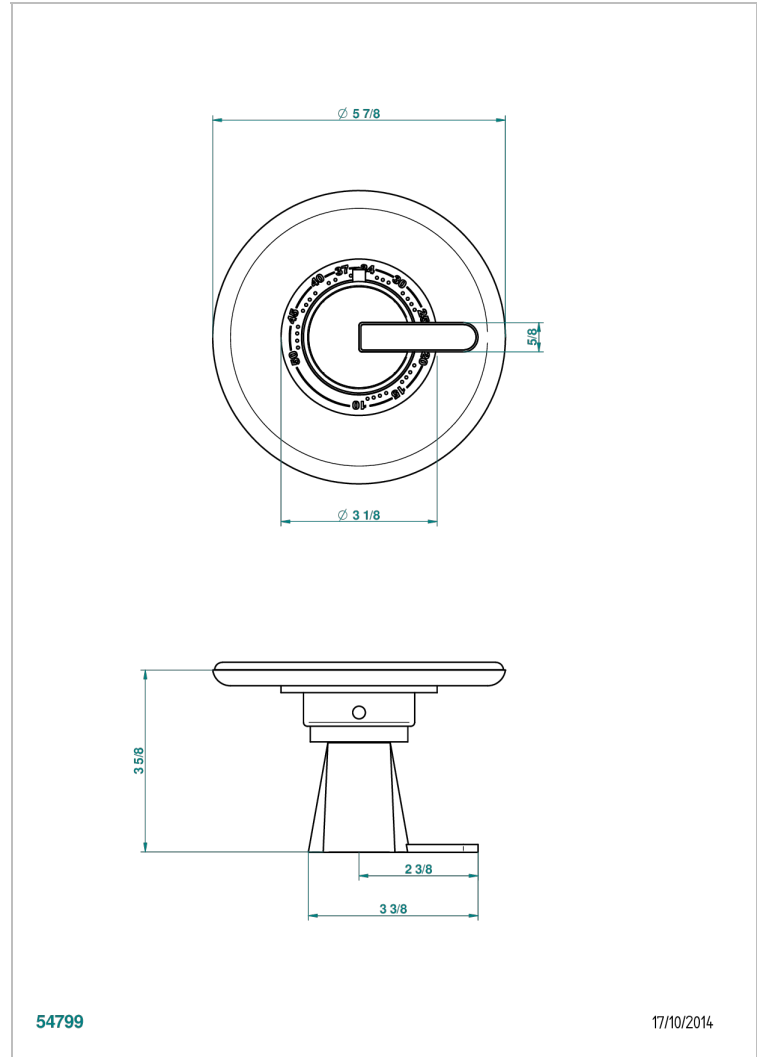

# METAMORPHOSE CARBON

G6C-15EN16EM

Trim for Eurotherm thermostat n° 8105N, 8200N, 8300

THG<sup>®</sup>  
PARIS

54799

17/10/2014

## CHARACTERISTIC

- Métamorphose Carbon
- Trim for Eurotherm thermostat n° 8105N, 8200N, 8300

## RELATED SKU'S

- Ref. G00-8105N 1/2" Eurotherm thermostat, 40 l/min with wax cartridge
- Ref. G00-8200N 3/4" Eurotherm thermostat, 80 l/min