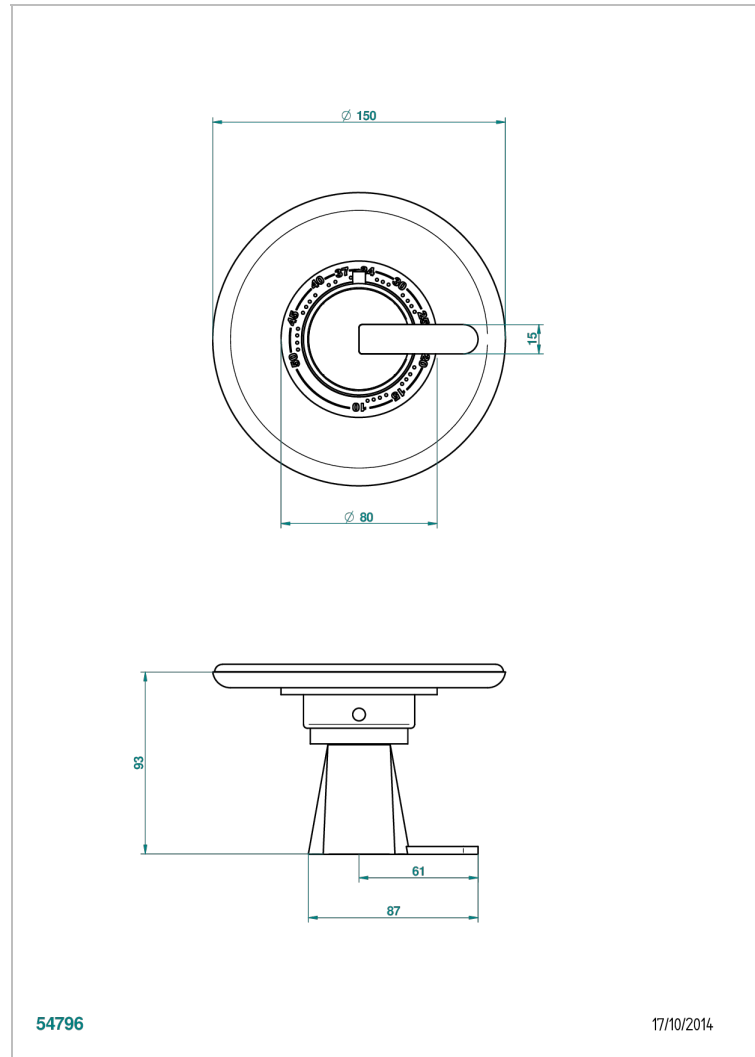

METAMORPHOSE WITH LEVER HANDLES

G6B-15EN16EM

Trim plate and handle for eurotherm valve 8200/us & 8300/us

THG[®]
PARIS

CHARACTERISTIC

- Métamorphose with lever handles
- Trim plate and handle for eurotherm valve 8200/us & 8300/us