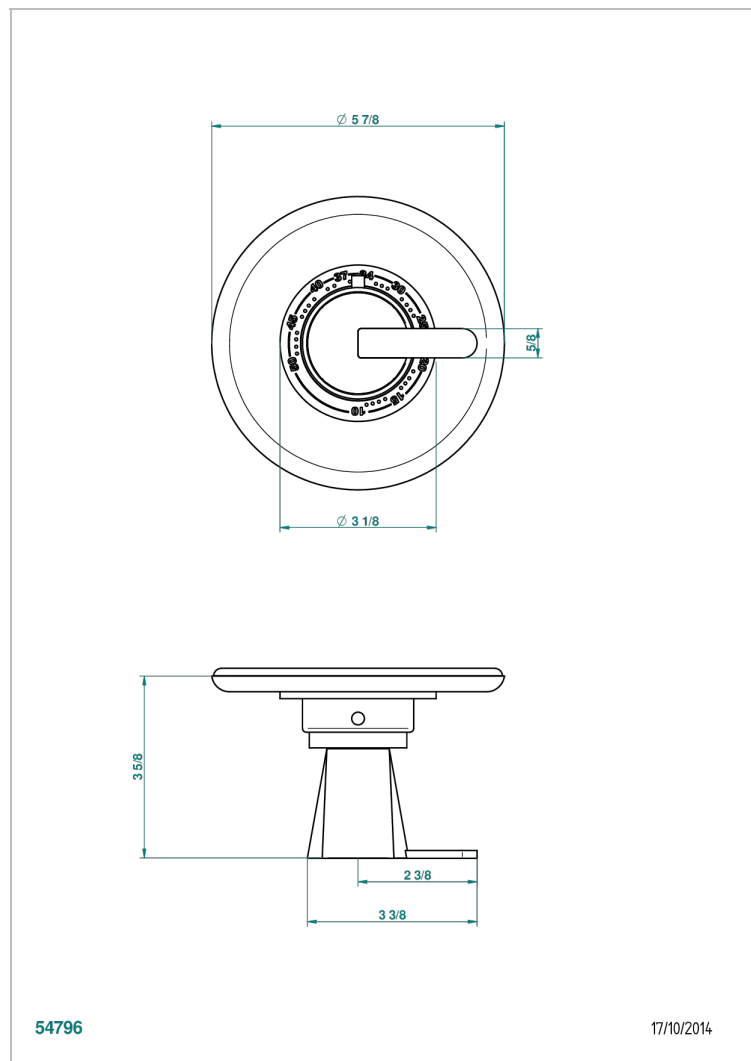

# METAMORPHOSE WITH LEVER HANDLES

G6B-15EN16EM

Trim plate and handle for eurotherm valve 8200/us & 8300/us

## CHARACTERISTIC

- Métamorphose with lever handles
- Trim plate and handle for eurotherm valve 8200/us & 8300/us