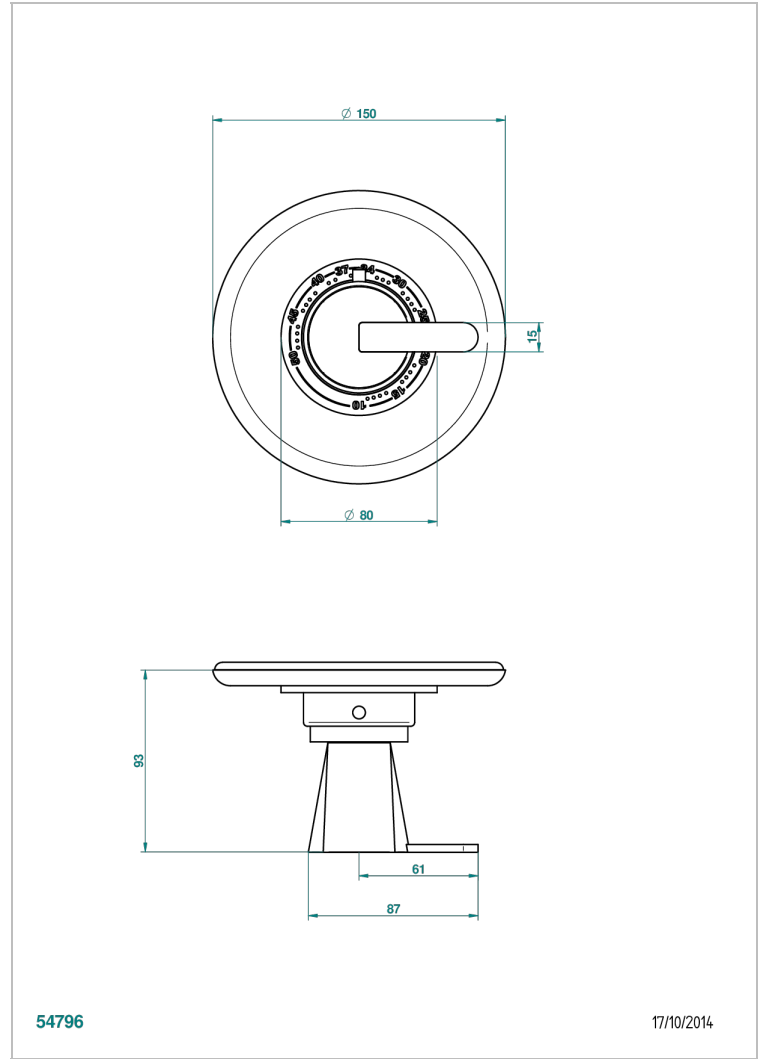

METAMORPHOSE WITH LEVER

G6B-15EN16EM

Trim for Eurotherm thermostat n° 8105N, 8200N, 8300

THG[®]
PARIS

54796

17/10/2014

CHARACTERISTIC

- Métamorphose with lever
- Trim for Eurotherm thermostat n° 8105N, 8200N, 8300

RELATED SKU'S

- Ref. G00-8105N 1/2" Eurotherm thermostat, 40 l/min with wax cartridge
- Ref. G00-8200N 3/4" Eurotherm thermostat, 80 l/min

AVAILABLE FINITIONS

Antique nickel - H28
Black ceram - D30
Blush PVD - H62
Brass color PVD - H49
Brown bronze color PVD - F33
Gold color PVD - H52