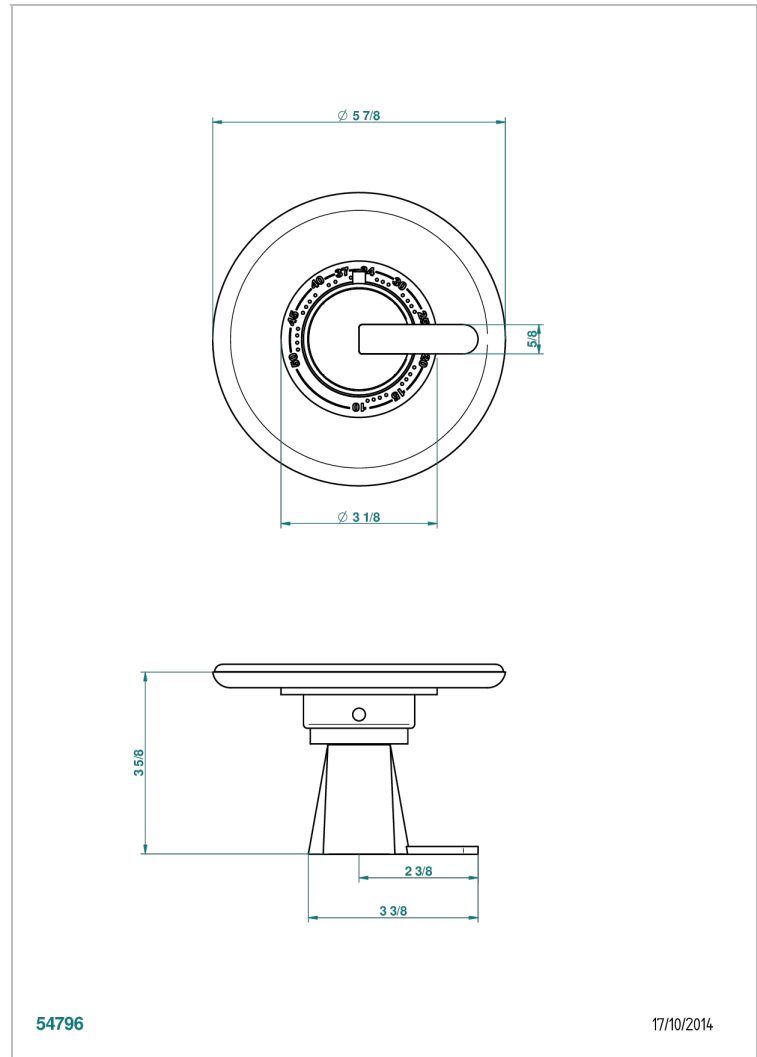

METAMORPHOSE WITH LEVER

G6B-15EN16EM

Trim for Eurotherm thermostat n° 8105N, 8200N, 8300

THG[®]
PARIS

54796

17/10/2014

CHARACTERISTIC

- Métamorphose with lever
- Trim for Eurotherm thermostat n° 8105N, 8200N, 8300

RELATED SKU'S

- Ref. G00-8105N 1/2" Eurotherm thermostat, 40 l/min with wax cartridge
- Ref. G00-8200N 3/4" Eurotherm thermostat, 80 l/min

AVAILABLE FINITIONS

Antique nickel - H28
Black ceram - D30
Blush PVD - H62
Brass color PVD - H49
Brown bronze color PVD - F33
Gold color PVD - H52