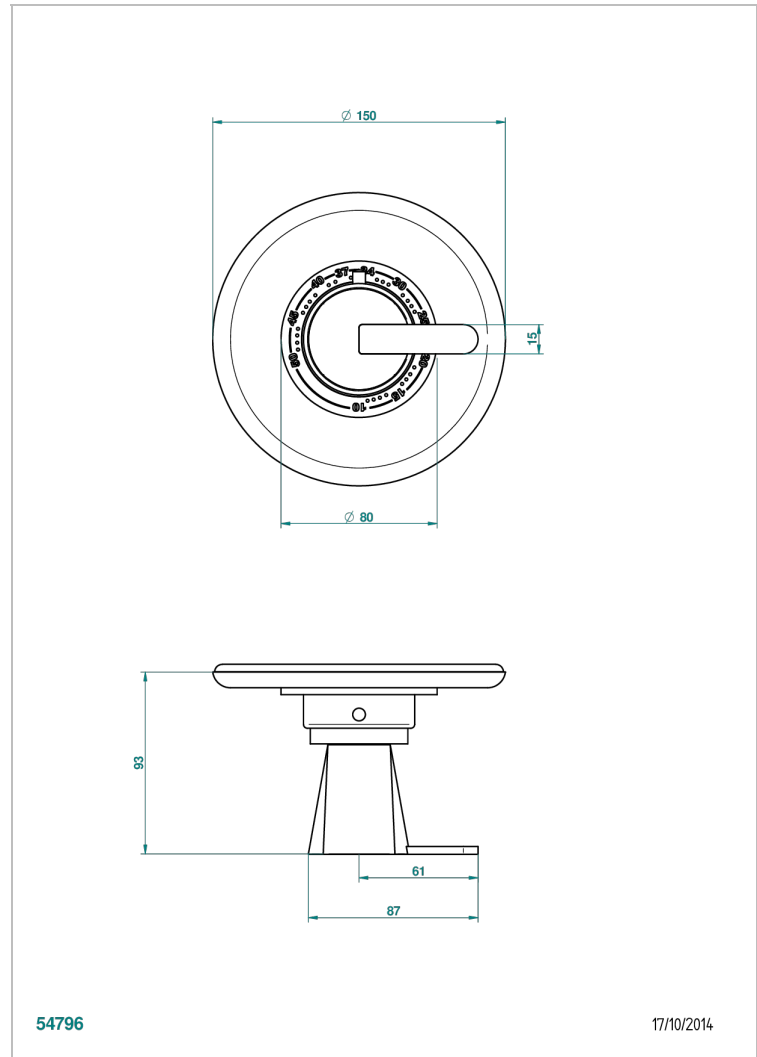

# METAMORPHOSE WITH LEVER

G6B-15EN16EM

Trim for Eurotherm thermostat n° 8105N, 8200N, 8300

THG<sup>®</sup>  
PARIS

## CHARACTERISTIC

- Métamorphose with lever
- Trim for Eurotherm thermostat n° 8105N, 8200N, 8300

## RELATED SKU'S

- Ref. G00-8105N 1/2" Eurotherm thermostat, 40 l/min with wax cartridge
- Ref. G00-8200N 3/4" Eurotherm thermostat, 80 l/min