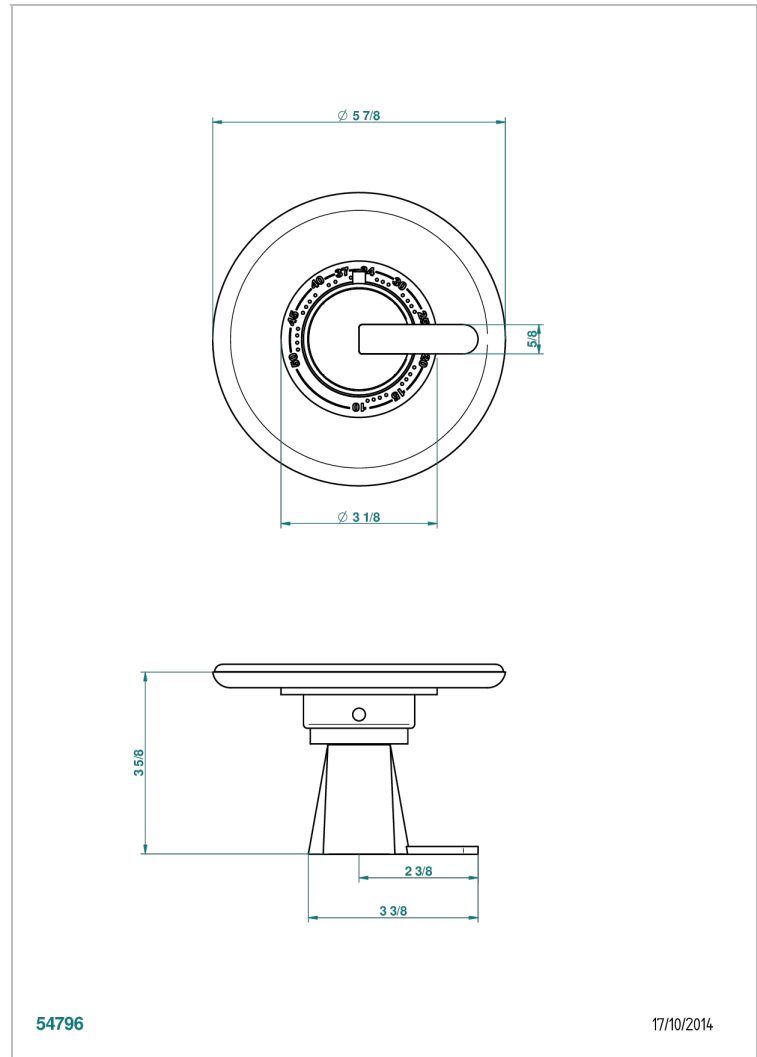

# METAMORPHOSE WITH LEVER

G6B-15EN16EM

Trim for Eurotherm thermostat n° 8105N, 8200N, 8300

THG<sup>®</sup>  
PARIS

54796

17/10/2014

## CHARACTERISTIC

- Métamorphose with lever
- Trim for Eurotherm thermostat n° 8105N, 8200N, 8300

## RELATED SKU'S

- Ref. G00-8105N 1/2" Eurotherm thermostat, 40 l/min with wax cartridge
- Ref. G00-8200N 3/4" Eurotherm thermostat, 80 l/min