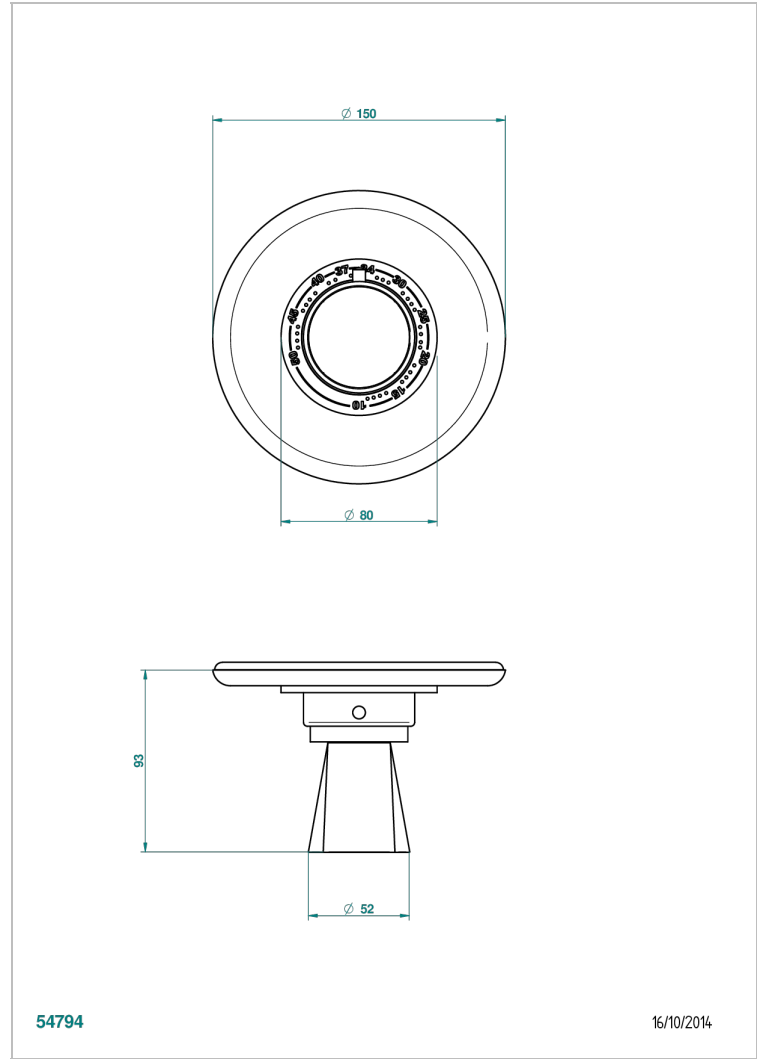

METAMORPHOSE

G6A-15EN16EM

Trim plate and handle for eurotherm valve 8200/us & 8300/us

CHARACTERISTIC

- Métamorphose
- Trim plate and handle for eurotherm valve 8200/us & 8300/us

AVAILABLE FINITIONS

Black ceram - D30
Blush PVD - H62
Brass color PVD - H49
Brown bronze color PVD - F33
Chrome polished - A02
Copper antique matt, coated - H07

Matt nickel (American satin) - C01
Matt nickel color PVD - H56
Nickel antique / Sovereign - H28
Nickel color PVD - H55
Nickel polished - B01
Soft gold - F30

Soft matt gold - F31
Umber PVD - H66