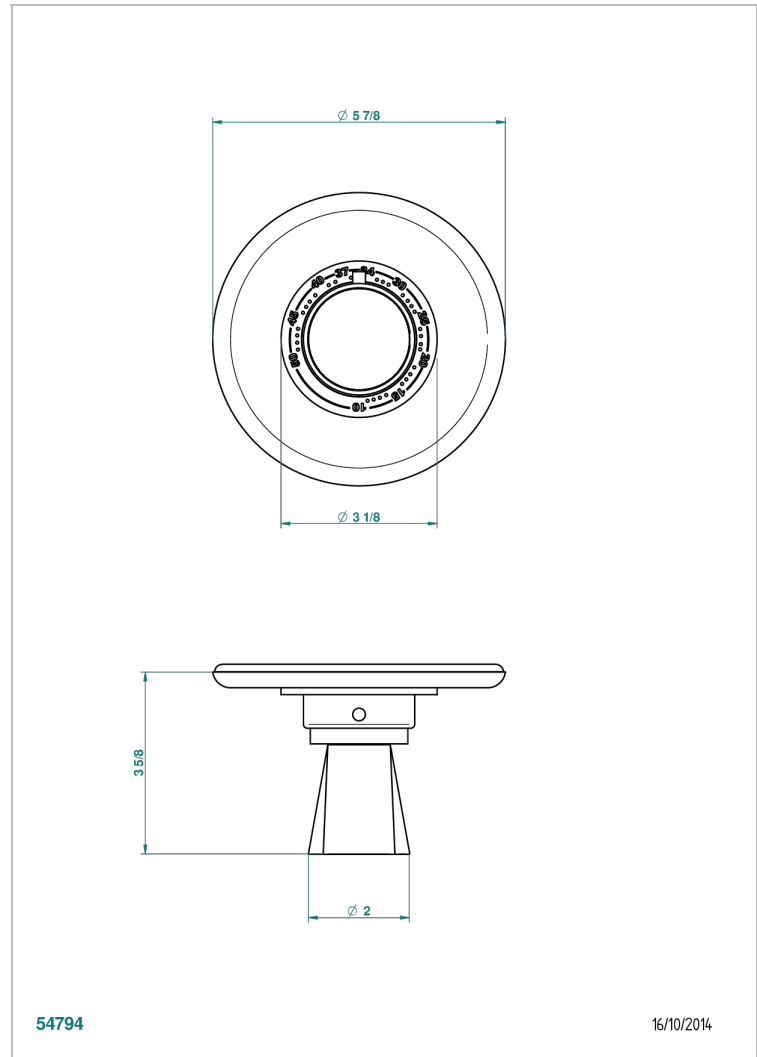

METAMORPHOSE

G6A-15EN16EM

Trim plate and handle for eurotherm valve 8200/us & 8300/us

CHARACTERISTIC

- Métamorphose
- Trim plate and handle for eurotherm valve 8200/us & 8300/us

AVAILABLE FINITIONS

Black ceram - D30
Blush PVD - H62
Brass color PVD - H49
Brown bronze color PVD - F33
Chrome polished - A02
Copper antique matt, coated - H07