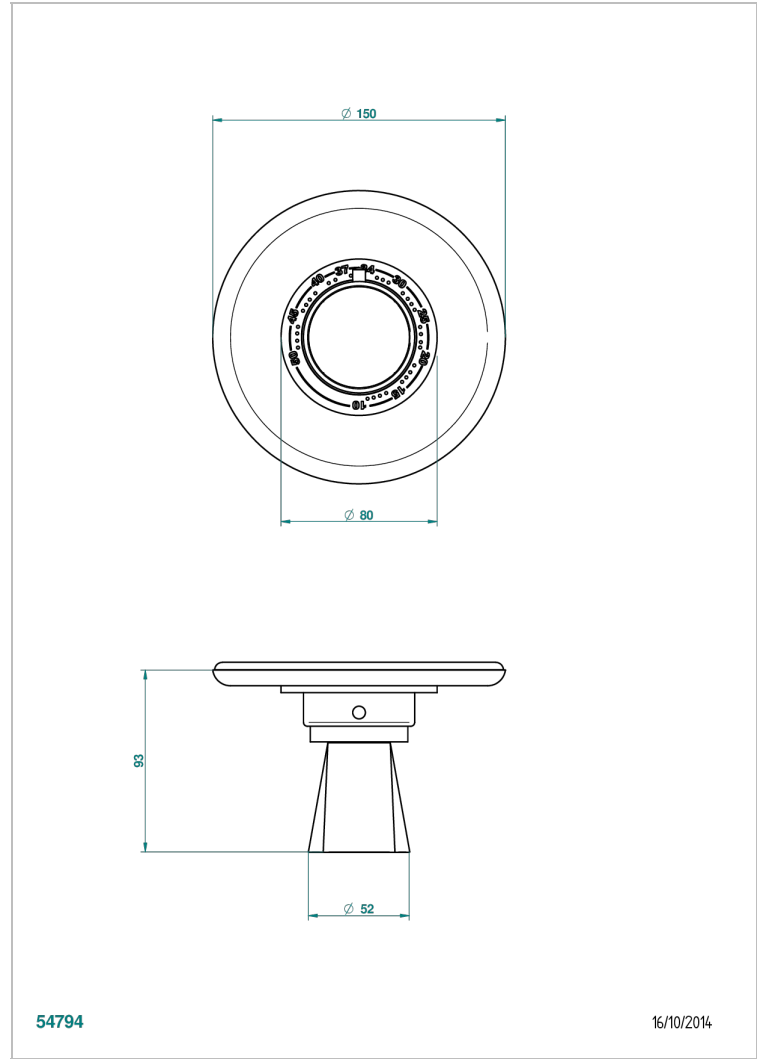

# METAMORPHOSE

G6A-15EN16EM

Trim for Eurotherm thermostat n° 8105N, 8200N, 8300

THG<sup>®</sup>  
PARIS

54794

16/10/2014

## CHARACTERISTIC

- Métamorphose
- Trim for Eurotherm thermostat n° 8105N, 8200N, 8300

## RELATED SKU'S

- Ref. G00-8105N 1/2" Eurotherm thermostat, 40 l/min with wax cartridge
- Ref. G00-8200N 3/4" Eurotherm thermostat, 80 l/min