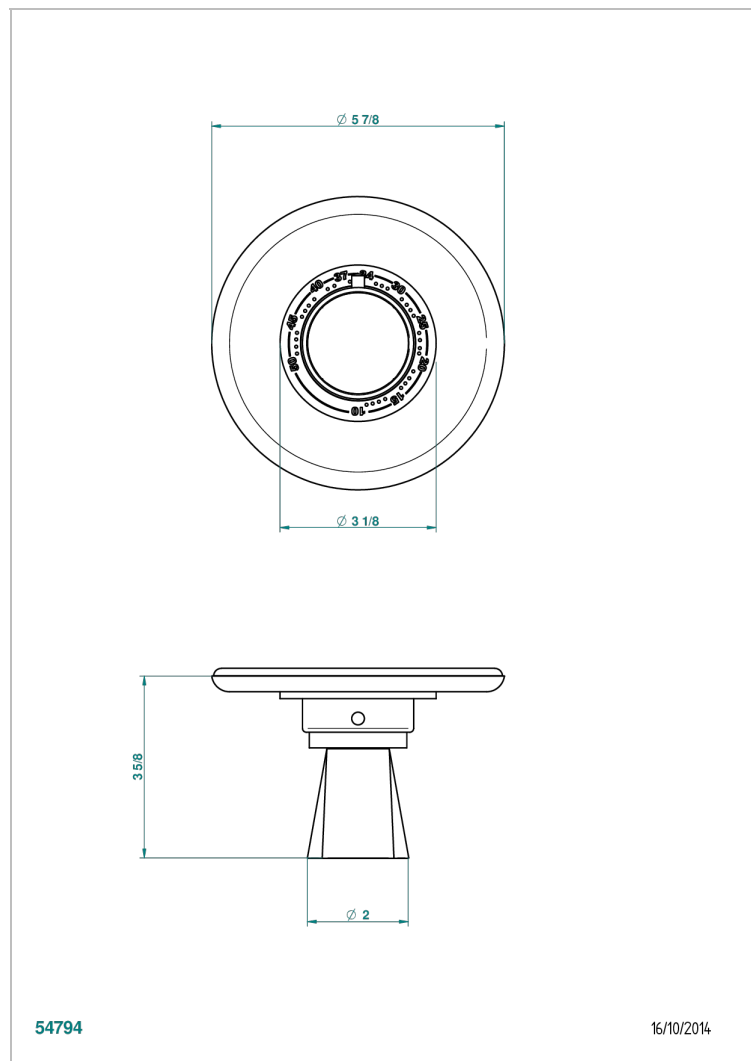

METAMORPHOSE

G6A-15EN16EM

Trim for Eurotherm thermostat n° 8105N, 8200N, 8300

CHARACTERISTIC

- Métamorphose
- Trim for Eurotherm thermostat n° 8105N, 8200N, 8300

RELATED SKU'S

- Ref. G00-8105N 1/2" Eurotherm thermostat, 40 l/min with wax cartridge
- Ref. G00-8200N 3/4" Eurotherm thermostat, 80 l/min