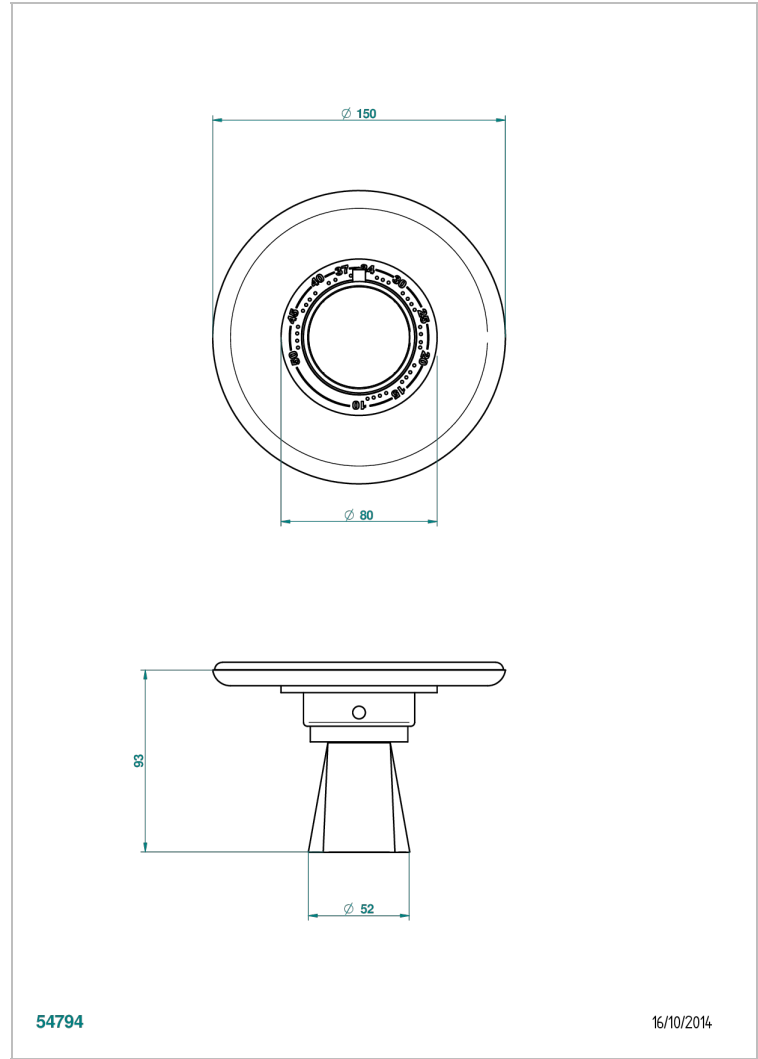

METAMORPHOSE

G6A-15EN16EM

Trim for Eurotherm thermostat n° 8105N, 8200N, 8300

THG[®]
PARIS

CHARACTERISTIC

- Métamorphose
- Trim for Eurotherm thermostat n° 8105N, 8200N, 8300

RELATED SKU'S

- Ref. G00-8105N 1/2" Eurotherm thermostat, 40 l/min with wax cartridge
- Ref. G00-8200N 3/4" Eurotherm thermostat, 80 l/min

AVAILABLE FINITIONS

Antique nickel - H28
Black ceram - D30
Blush PVD - H62
Brass color PVD - H49
Brown bronze color PVD - F33
Gold color PVD - H52

Graphite PVD - H64
Lacquered light bronze - D01
Matt Umber PVD - H67
Matt blush PVD - H60
Matt brass color PVD - H50
Matt brown bronze color PVD - F34

Umber PVD - H66
Varnished matt antique red copper
(color finish) - H07