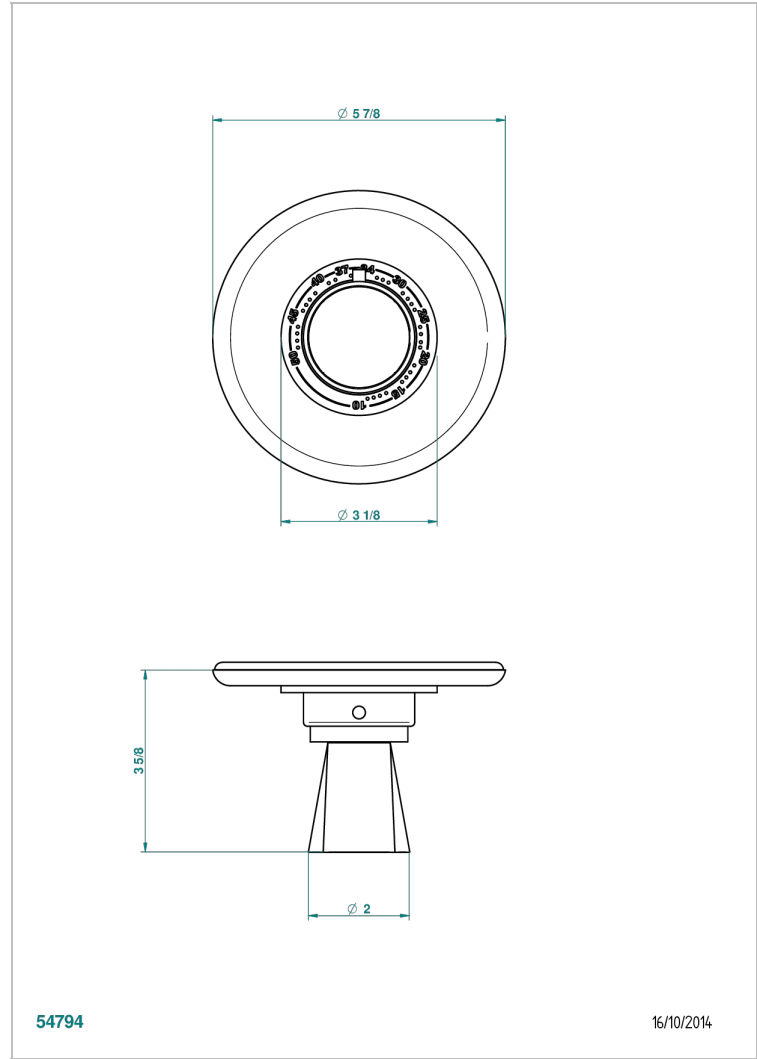

METAMORPHOSE

G6A-15EN16EM

Trim for Eurotherm thermostat n° 8105N, 8200N, 8300

THG[®]
PARIS

CHARACTERISTIC

- Métamorphose
- Trim for Eurotherm thermostat n° 8105N, 8200N, 8300

RELATED SKU'S

- Ref. G00-8105N 1/2" Eurotherm thermostat, 40 l/min with wax cartridge
- Ref. G00-8200N 3/4" Eurotherm thermostat, 80 l/min

AVAILABLE FINITIONS

Antique nickel - H28
Black ceram - D30
Blush PVD - H62
Brass color PVD - H49
Brown bronze color PVD - F33
Gold color PVD - H52

Graphite PVD - H64
Lacquered light bronze - D01
Matt Umber PVD - H67
Matt blush PVD - H60
Matt brass color PVD - H50
Matt brown bronze color PVD - F34