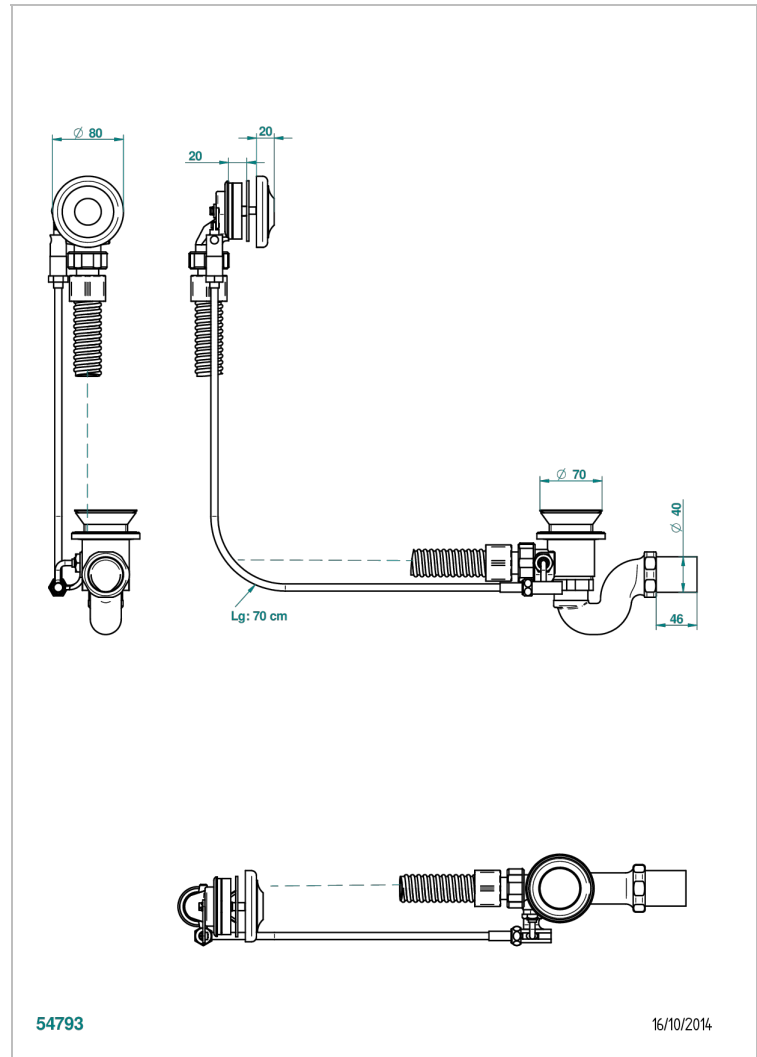

CHARLESTON WITH LEVER

G75-300/70

Complete bath pop-up waste 70 cm

CHARACTERISTIC

- Charleston with lever
- Complete bath pop-up waste 70 cm

AVAILABLE FINITIONS

Blush PVD - H62
Brass color PVD - H49
Brown bronze color PVD - F33
Gold color PVD - H52
Graphite PVD - H64
Matt Umber PVD - H67