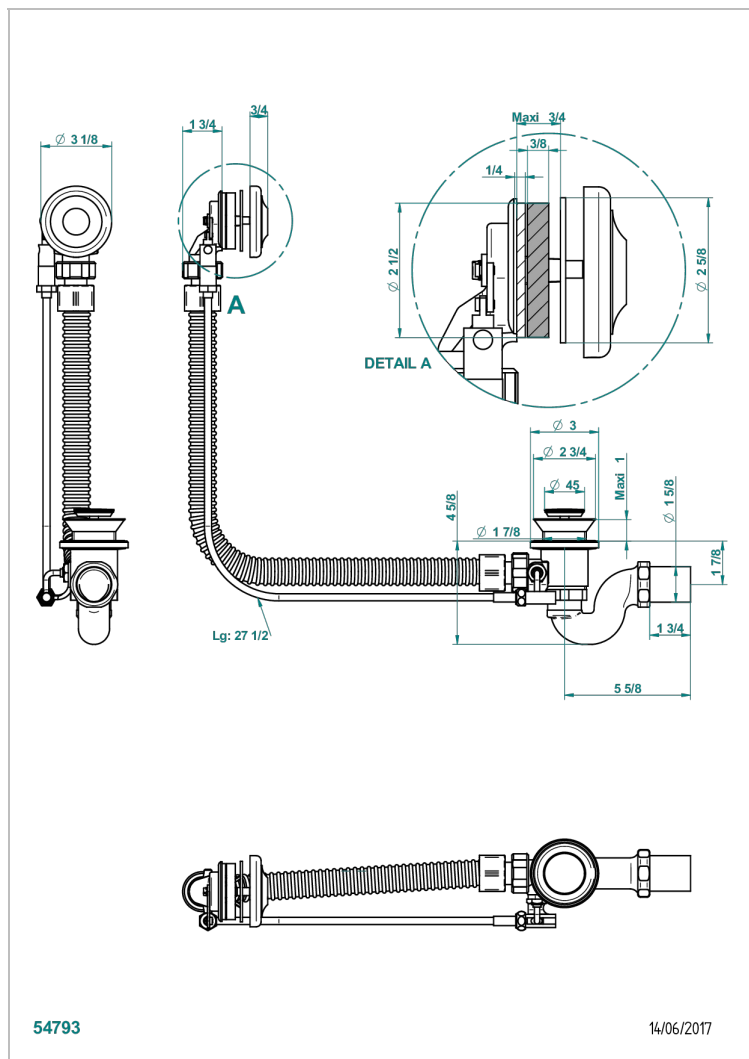

CHARLESTON WITH LEVER

G75-300/70

Complete bath pop-up waste 70 cm

THG[®]
PARIS

CHARACTERISTIC

- Charleston with lever
- Complete bath pop-up waste 70 cm

AVAILABLE FINITIONS

Blush PVD - H62
Brass color PVD - H49
Brown bronze color PVD - F33
Gold color PVD - H52
Graphite PVD - H64
Matt Umber PVD - H67