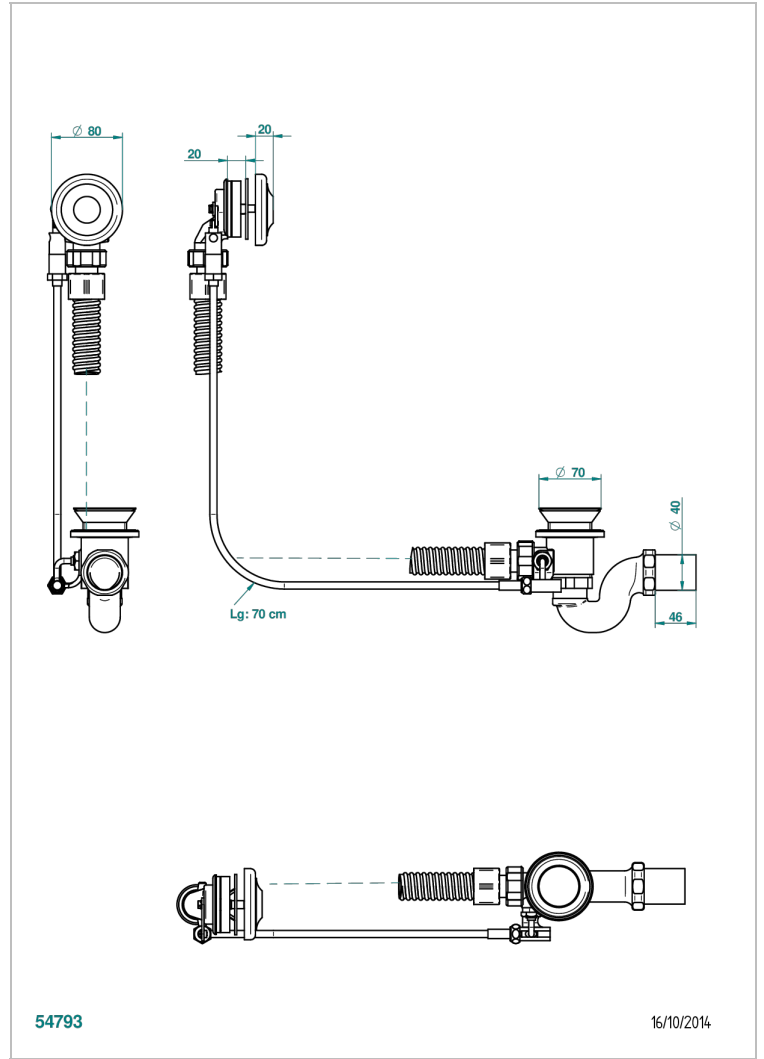

1900 WITH LEVER

G28-300/70

Complete bath pop-up waste 70 cm

CHARACTERISTIC

- 1900 with lever
- Complete bath pop-up waste 70 cm

AVAILABLE FINITIONS

Blush PVD - H62
Brass color PVD - H49
Brown bronze color PVD - F33
Gold color PVD - H52
Graphite PVD - H64
Matt Umber PVD - H67