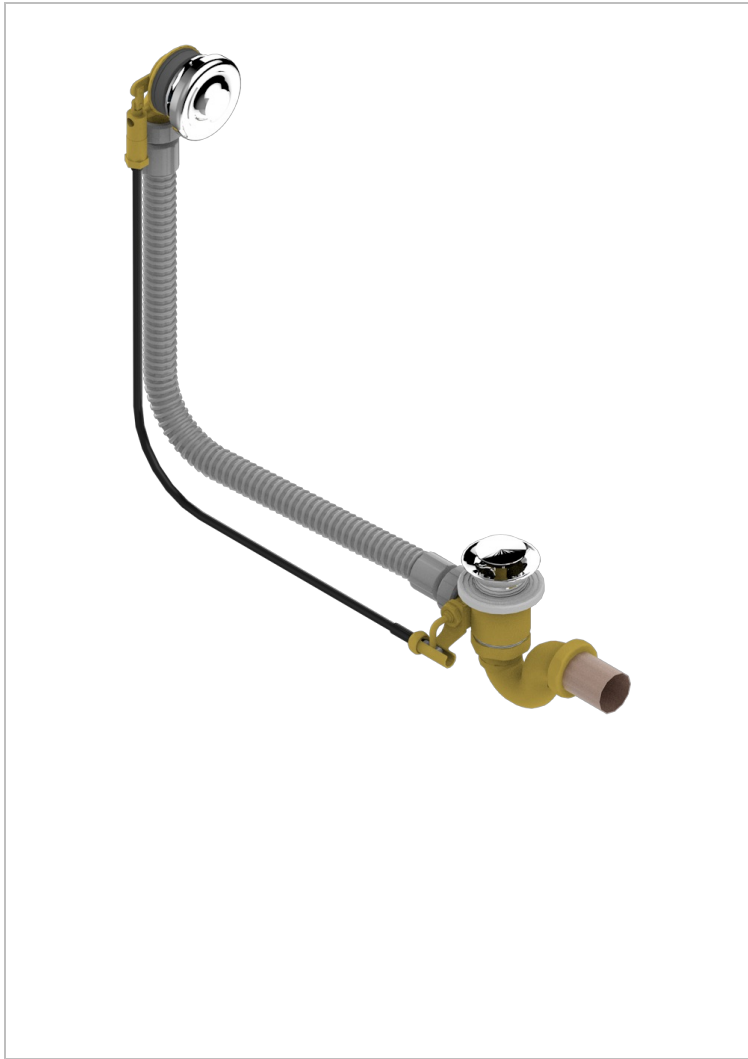

1900 WITH LEVER

G28-300/70

Complete bath pop-up waste 70 cm

CHARACTERISTIC

- 1900 with lever
- Complete bath pop-up waste 70 cm

AVAILABLE FINITIONS

Blush PVD - H62
Brass color PVD - H49
Brown bronze color PVD - F33
Gold color PVD - H52
Graphite PVD - H64
Matt Umber PVD - H67

Matt blush PVD - H60
Matt brass color PVD - H50
Matt brown bronze color PVD - F34
Matt gold color PVD - H53
Matt graphite PVD - H65
Matt nickel color PVD - H56

Nickel color PVD - H55
Polished chrome (color finish) - A02
Umber PVD - H66