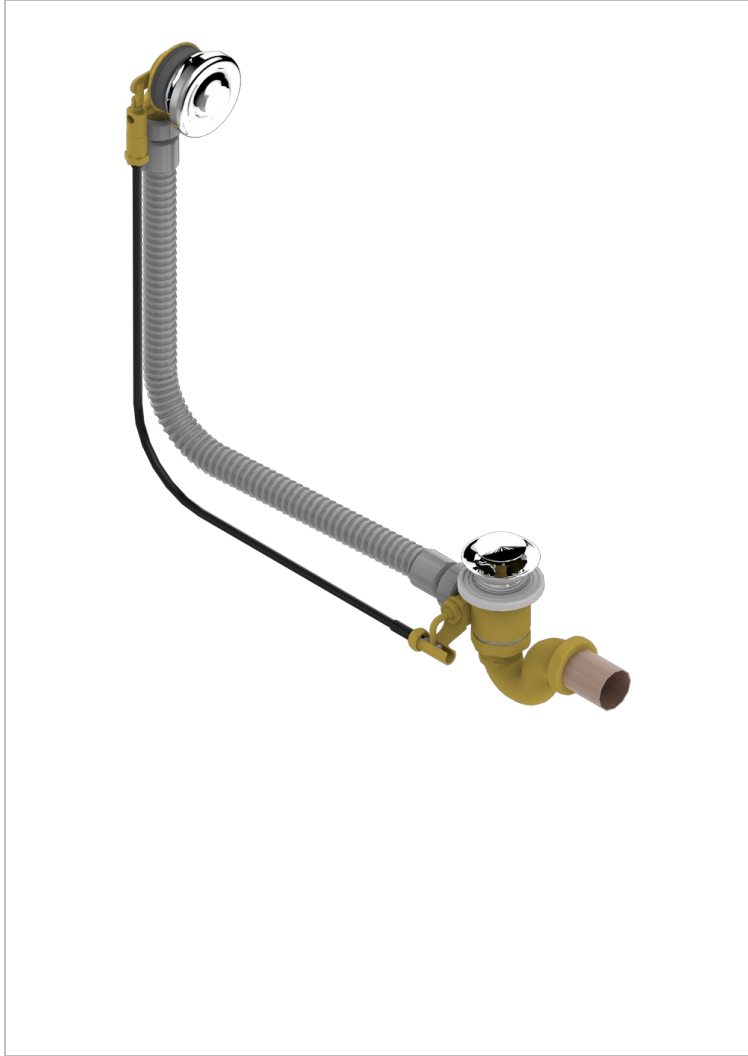

1900 WITH LEVER

G28-300/70

Complete bath pop-up waste 70 cm

CHARACTERISTIC

- 1900 with lever
- Complete bath pop-up waste 70 cm

AVAILABLE FINITIONS

- Blush PVD - H62
- Brass color PVD - H49
- Brown bronze color PVD - F33
- Gold color PVD - H52
- Graphite PVD - H64
- Matt Umber PVD - H67

- Matt blush PVD - H60
- Matt brass color PVD - H50
- Matt brown bronze color PVD - F34
- Matt gold color PVD - H53
- Matt graphite PVD - H65
- Matt nickel color PVD - H56

- Nickel color PVD - H55
- Polished chrome (color finish) - A02
- Umber PVD - H66