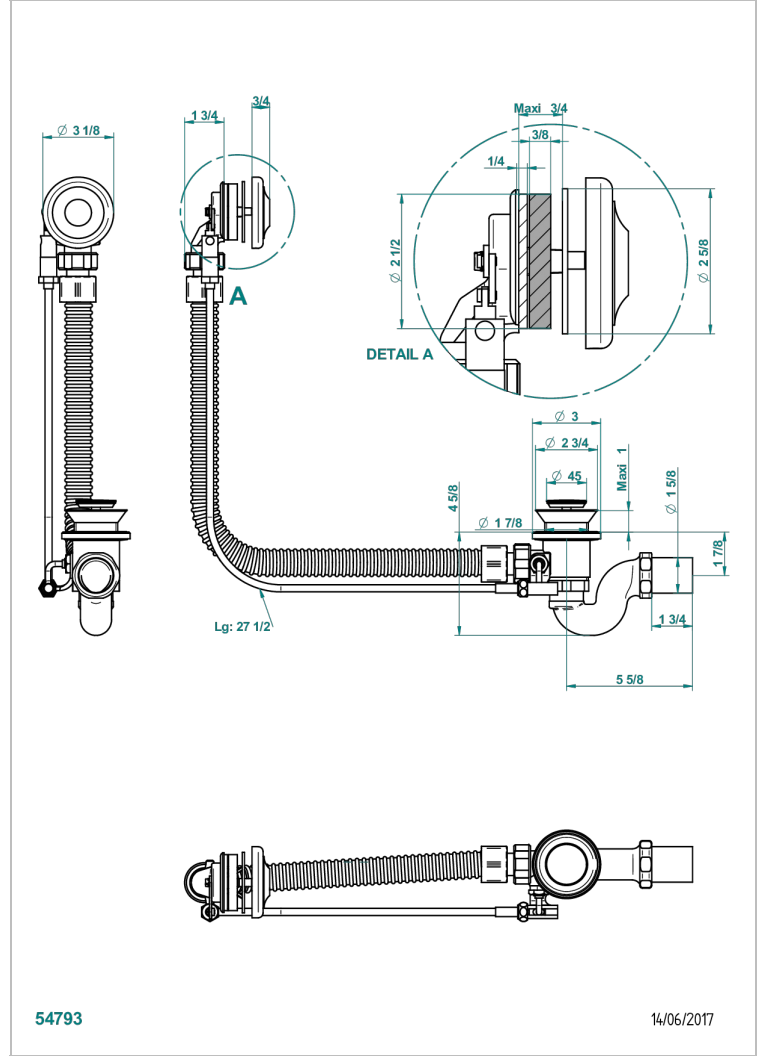

1900 WITH LEVER

G28-300/70

Complete bath pop-up waste 70 cm

CHARACTERISTIC

- 1900 with lever
- Complete bath pop-up waste 70 cm

AVAILABLE FINITIONS

- Blush PVD - H62
- Brass color PVD - H49
- Brown bronze color PVD - F33
- Gold color PVD - H52
- Graphite PVD - H64
- Matt Umber PVD - H67

- Matt blush PVD - H60
- Matt brass color PVD - H50
- Matt brown bronze color PVD - F34
- Matt gold color PVD - H53
- Matt graphite PVD - H65
- Matt nickel color PVD - H56

- Nickel color PVD - H55
- Polished chrome (color finish) - A02
- Umber PVD - H66