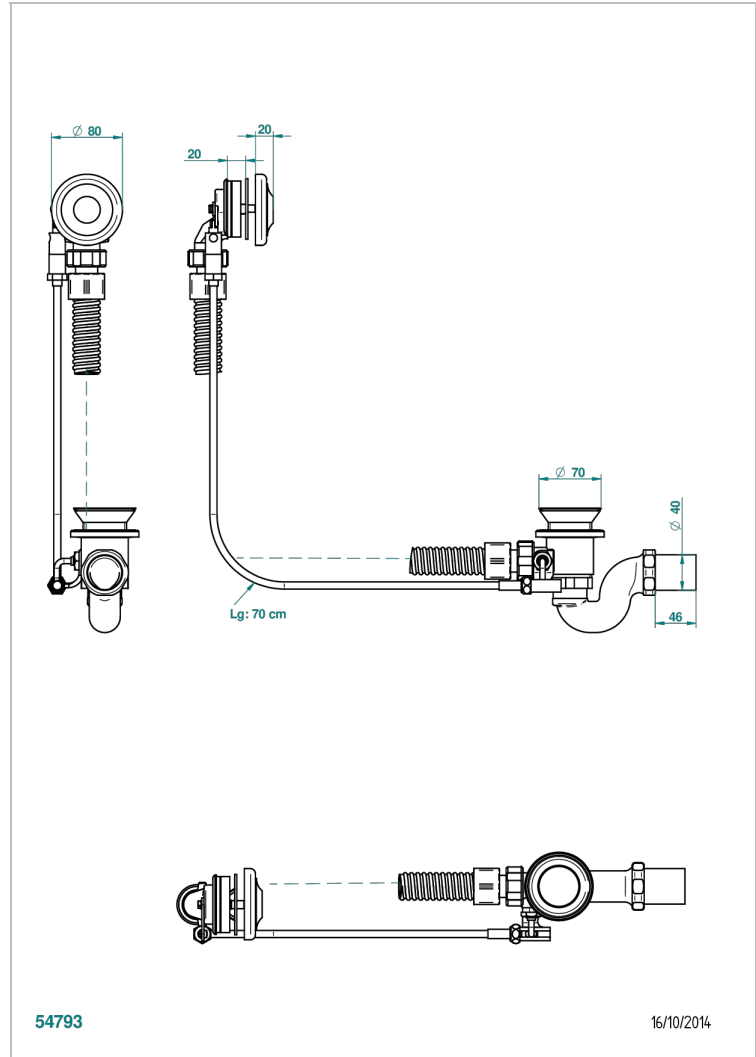

1900

G25-300/70

Complete bath pop-up waste 70 cm

CHARACTERISTIC

- 1900
- Complete bath pop-up waste 70 cm

AVAILABLE FINITIONS

Blush PVD - H62
Brass color PVD - H49
Brown bronze color PVD - F33
Gold color PVD - H52
Graphite PVD - H64
Matt Umber PVD - H67