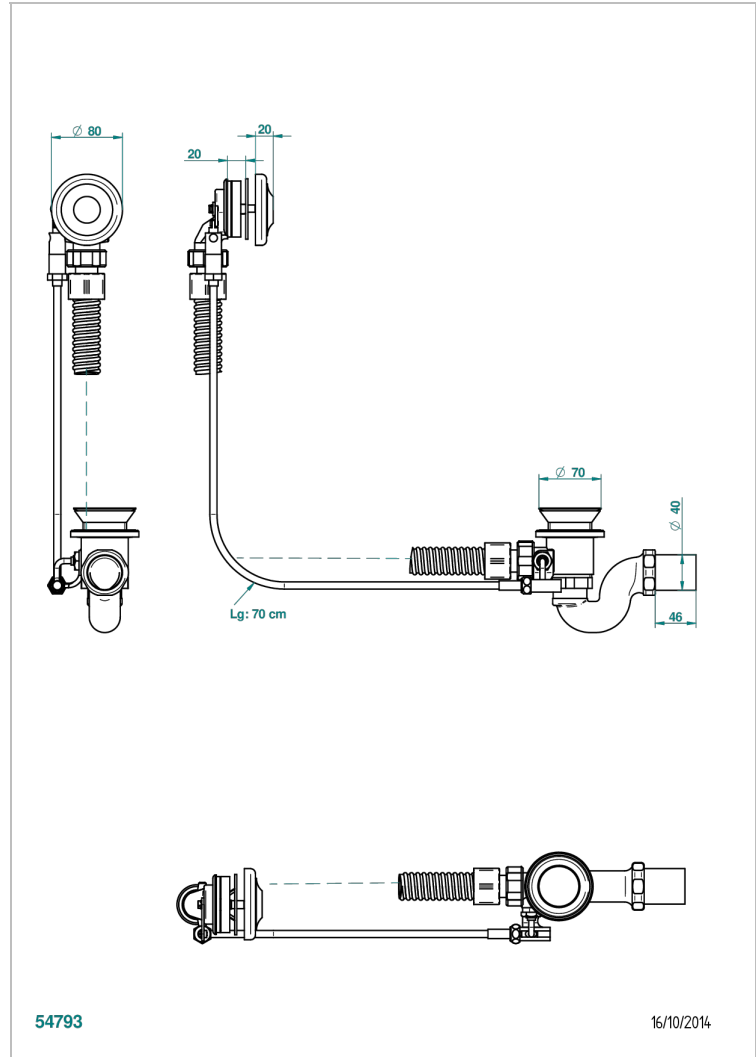

1900

G25-300/70

Complete bath pop-up waste 70 cm

54793

16/10/2014

CHARACTERISTIC

- 1900
- Complete bath pop-up waste 70 cm

AVAILABLE FINITIONS

Nickel color PVD - H55
Polished chrome (color finish) - A02
Umber PVD - H66