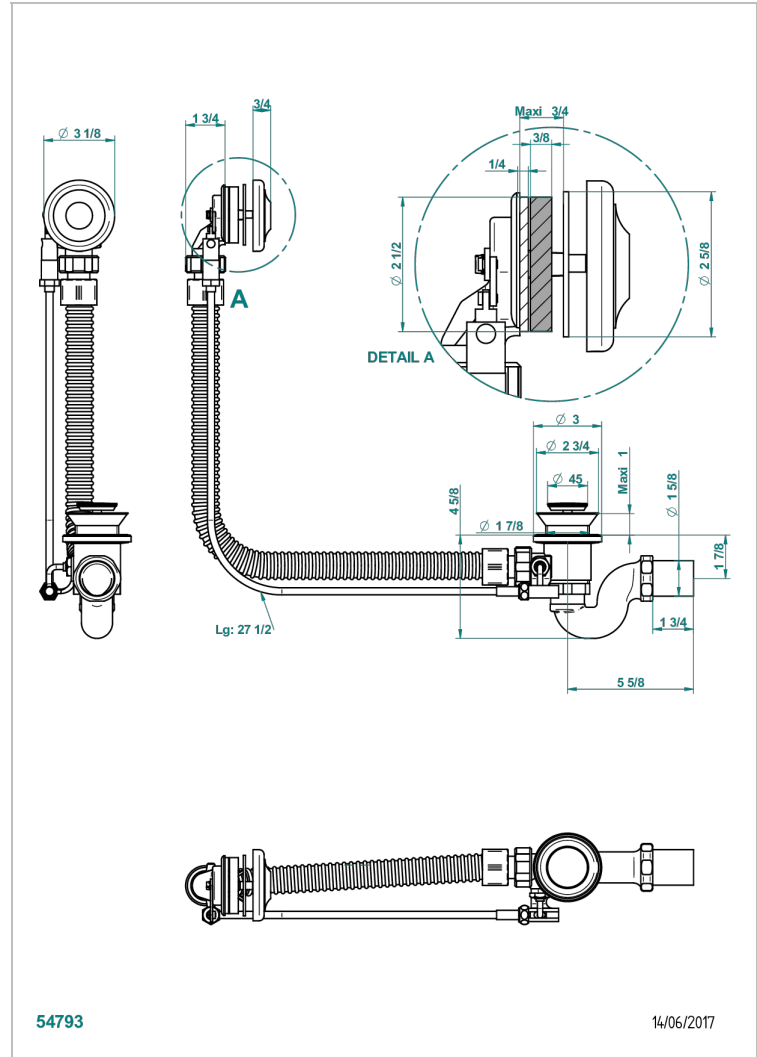

1900

G25-300/70

Complete bath pop-up waste 70 cm

CHARACTERISTIC

- 1900
- Complete bath pop-up waste 70 cm

AVAILABLE FINITIONS

Blush PVD - H62
Brass color PVD - H49
Brown bronze color PVD - F33
Gold color PVD - H52
Graphite PVD - H64
Matt Umber PVD - H67