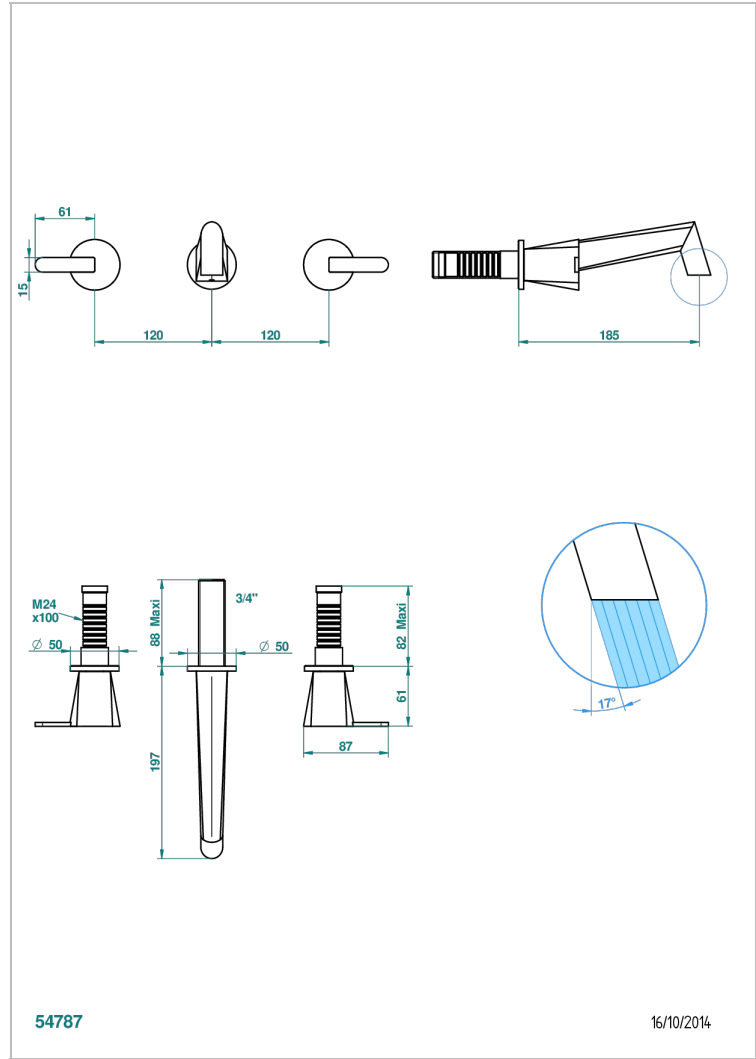

METAMORPHOSE WHITE CERAMIC

G6E-41GB

Trim for wall mounted 3-hole bath set only

THG[®]
PARIS

54787

16/10/2014

CHARACTERISTIC

- Métamorphose White Ceramic
- Trim for wall mounted 3-hole bath set only

RELATED SKU'S

- Ref. G00-40AM/US Rough parts for wall set (one counter clockwise and one clockwise cartridges)

AVAILABLE FINITIONS

Black ceram - D30
Blush PVD - H62
Brass color PVD - H49
Brown bronze color PVD - F33
Chrome polished - A02
Copper antique matt, coated - H07