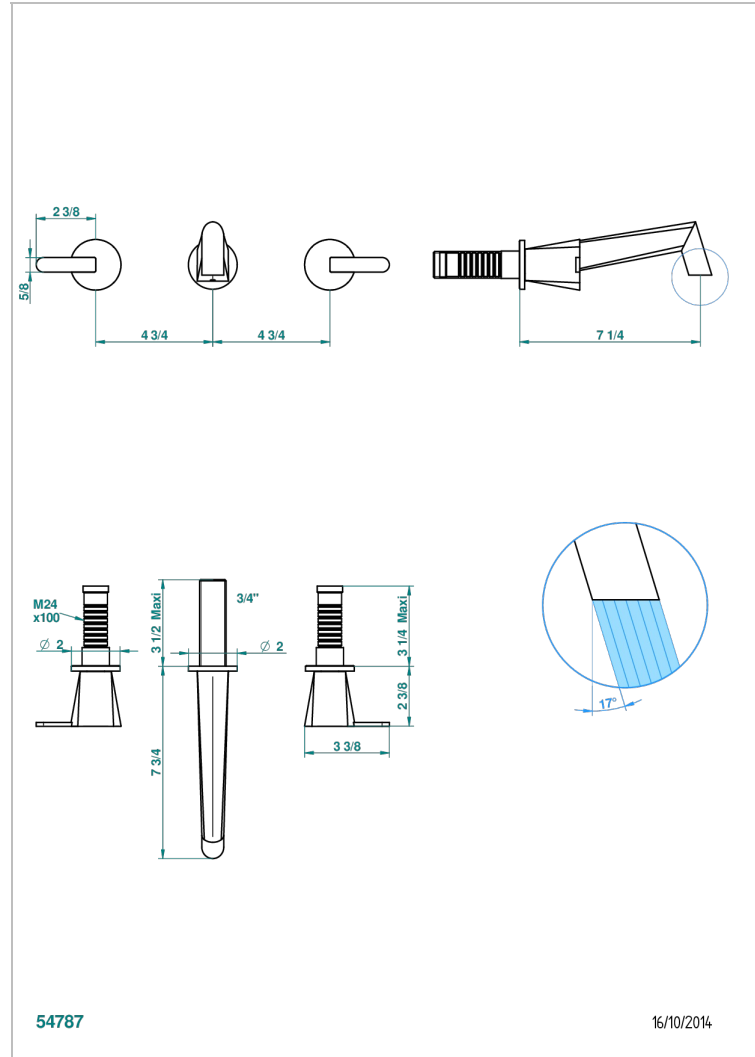

METAMORPHOSE WHITE CERAMIC

G6E-41GB

Trim for wall mounted 3-hole bath set only

54787

16/10/2014

CHARACTERISTIC

- Métamorphose White Ceramic
- Trim for wall mounted 3-hole bath set only

RELATED SKU'S

- Ref. G00-40AM/US Rough parts for wall set (one counter clockwise and one clockwise cartridges)

AVAILABLE FINITIONS

Black ceram - D30
Blush PVD - H62
Brass color PVD - H49
Brown bronze color PVD - F33
Chrome polished - A02
Copper antique matt, coated - H07