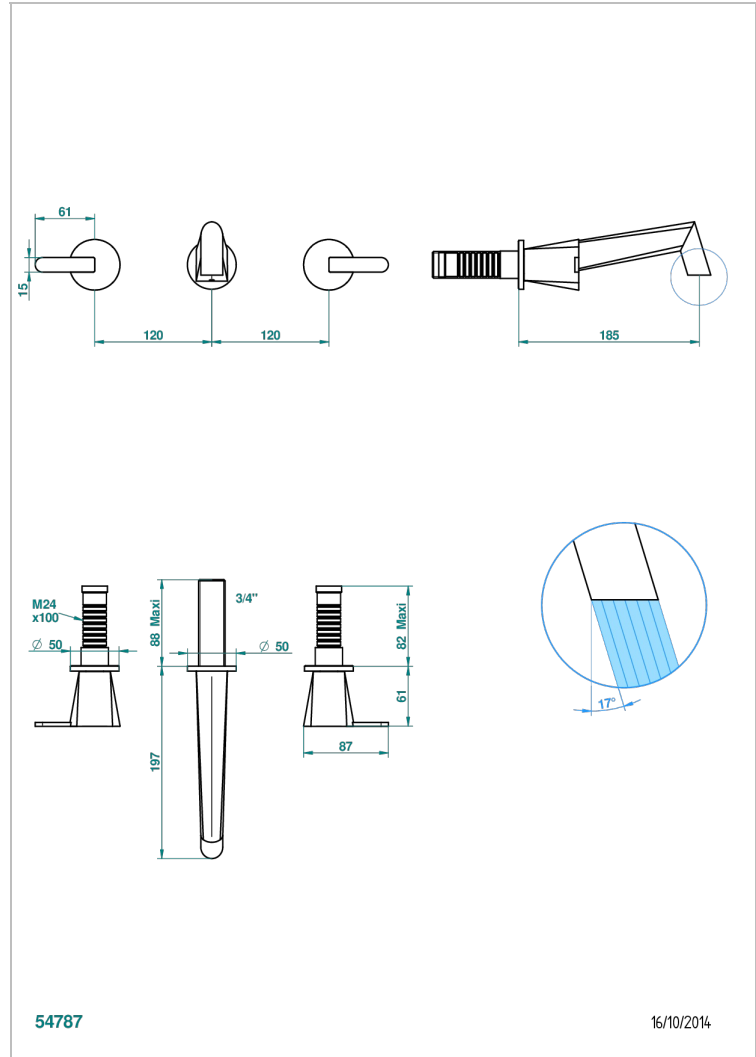

METAMORPHOSE WHITE CERAMIC

G6E-41GB

Trim only for wall mounted 3-hole bath mixer

54787

16/10/2014

CHARACTERISTIC

- Métamorphose White Ceramic
- Trim only for wall mounted 3-hole bath mixer

RELATED SKU'S

- Ref. G00-40AC Rough parts for wall mounted 3 hole mixer, cross handle version
- Ref. G00-40AM Rough parts for wall mounted 3 hole mixer, lever handle version

AVAILABLE FINITIONS

Antique nickel - H28
Black ceram - D30
Blush PVD - H62
Brass color PVD - H49
Brown bronze color PVD - F33
Gold color PVD - H52

Nickel color PVD - H55
Polished chrome (color finish) - A02
Polished gold (color finish) - F01
Polished nickel - B01
Soft gold - F30
Soft matt gold - F31

Umber PVD - H66
Varnished matt antique red copper (color finish) - H07