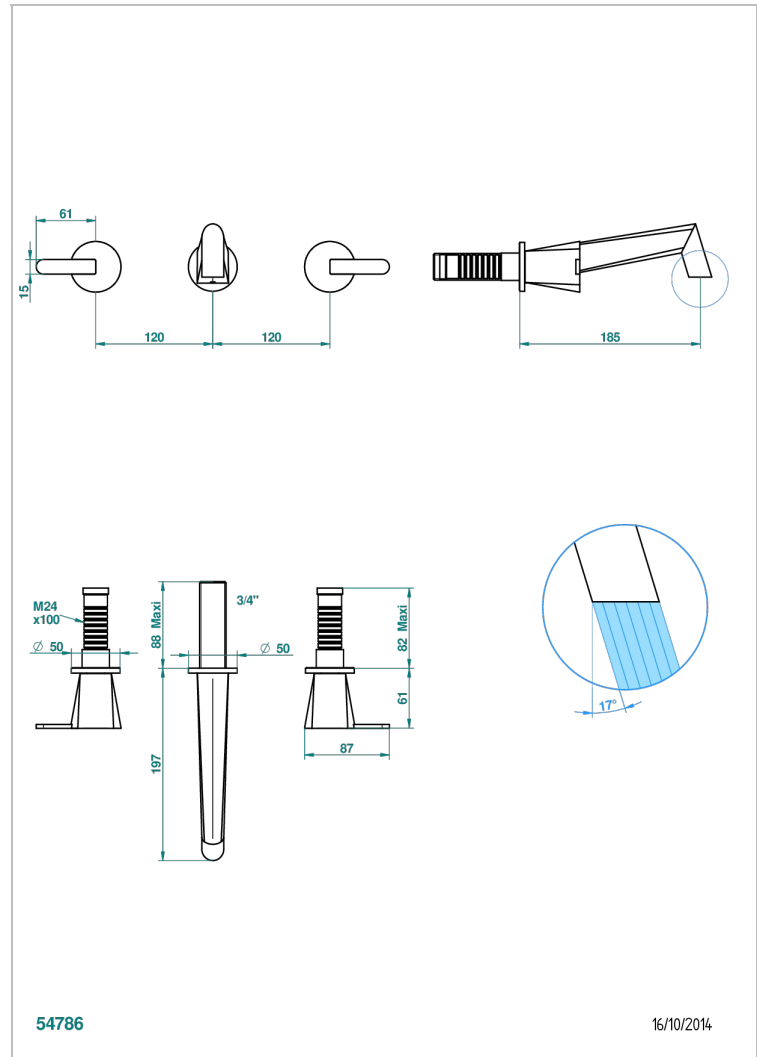

METAMORPHOSE WHITE CERAMIC

G6E-40GBUS

Trim for wall mounted 3-hole lavatory set only

THG[®]
PARIS

CHARACTERISTIC

- Métamorphose White Ceramic
- Trim for wall mounted 3-hole lavatory set only

TECHNICAL SPECS

- Recommandé : 3 bars (max. 5 bars) - Advised : 43,5 psi (max. 72 psi)
- 5,7 l/min à 3 bars (1.5 gpm at 43.5 psi)

RELATED SKU'S

- Ref. G00-40AM/US Rough parts for wall set (one counter clockwise and one clockwise cartridges)