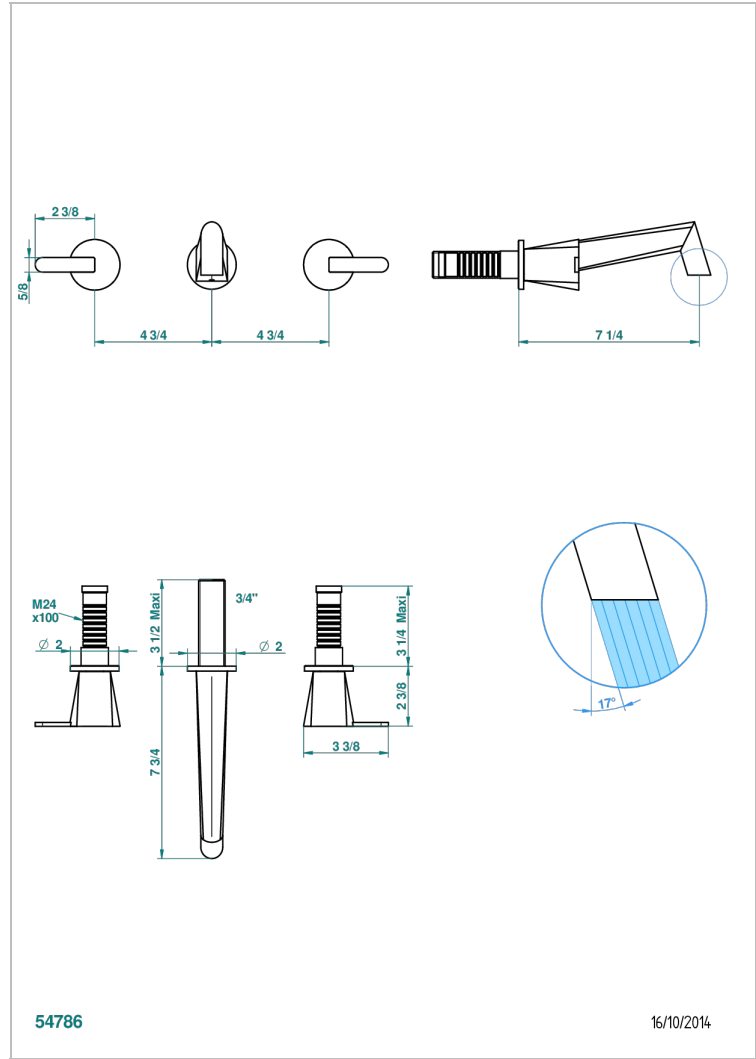

METAMORPHOSE WHITE CERAMIC

G6E-40GBUS

Trim for wall mounted 3-hole lavatory set only

54786

16/10/2014

CHARACTERISTIC

- Métamorphose White Ceramic
- Trim for wall mounted 3-hole lavatory set only

TECHNICAL SPECS

- Recommandé : 3 bars (max. 5 bars) - Advised : 43,5 psi (max. 72 psi)
- 5,7 l/min à 3 bars (1.5 gpm at 43.5 psi)

RELATED SKU'S

- Ref. G00-40AM/US Rough parts for wall set (one counter clockwise and one clockwise cartridges)