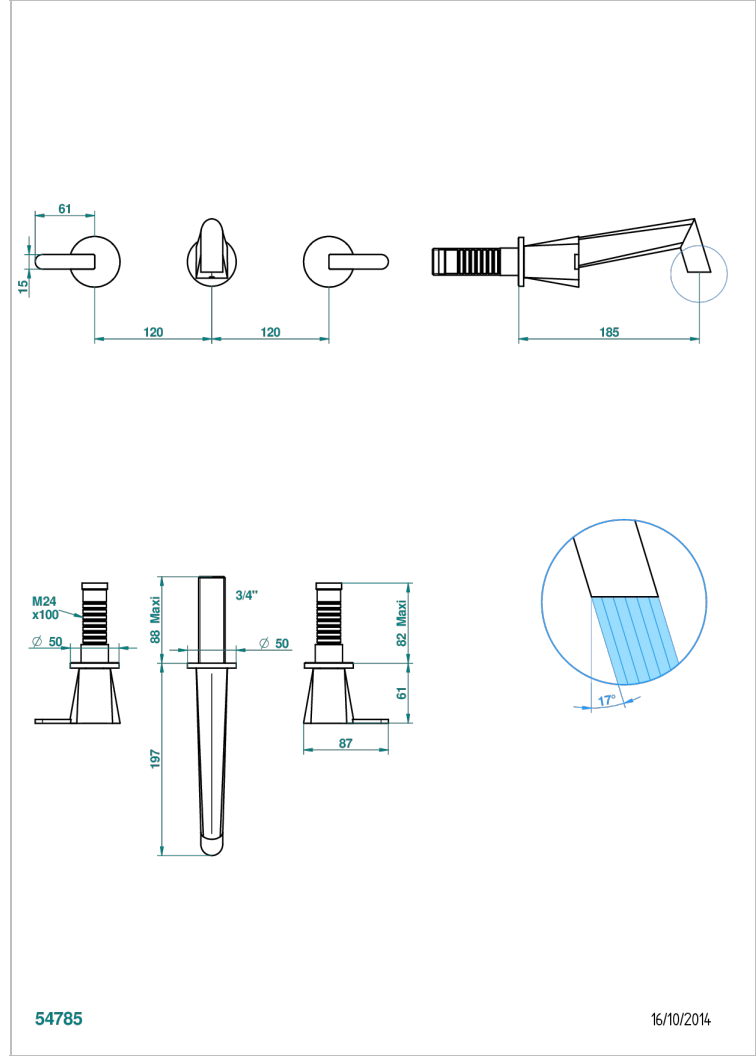

# METAMORPHOSE WHITE CERAMIC

G6E-40GB

Trim only for wall mounted 3-hole basin mixer

THG<sup>®</sup>  
PARIS

## CHARACTERISTIC

- Métamorphose White Ceramic
- Trim only for wall mounted 3-hole basin mixer

## RELATED SKU'S

- Ref. G00-40AC Rough parts for wall mounted 3 hole mixer, cross handle version
- Ref. G00-40AM Rough parts for wall mounted 3 hole mixer, lever handle version