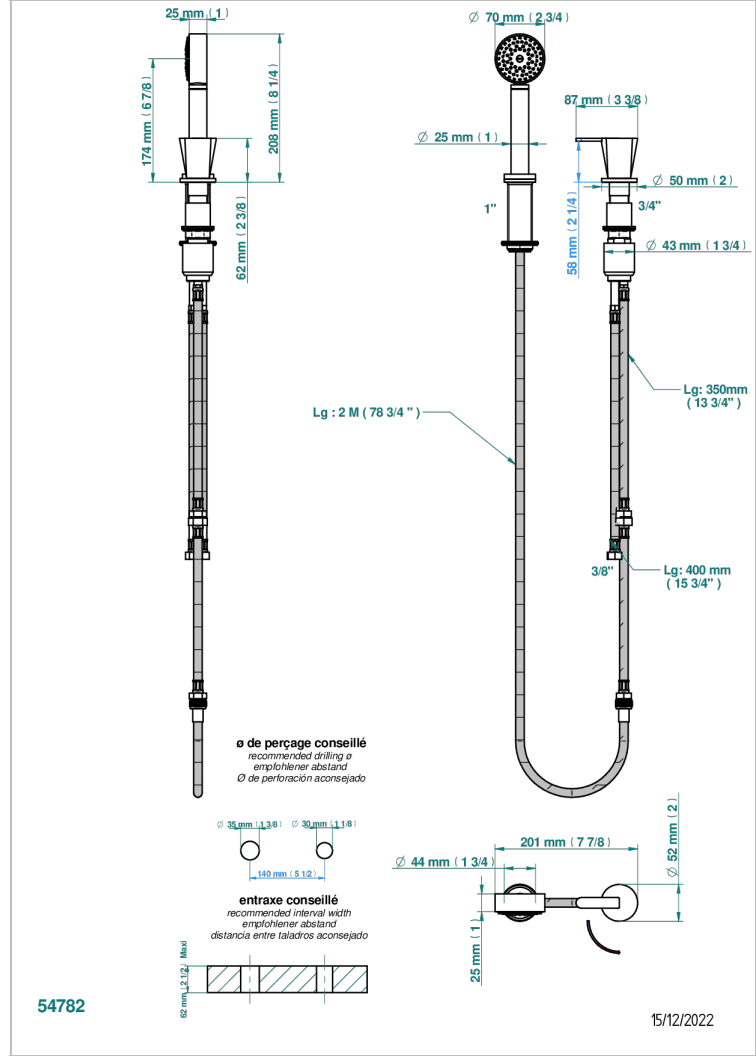

METAMORPHOSE BLACK CERAMIC

G6D-6532/60A

Rim mounted ceramic mixer with handshower with progressive cartridge

CHARACTERISTIC

- ACS : 22ACCLY009

TECHNICAL SPECS

- Recommandé : 3 bars (max. 5 bars) - Advised : 43,5 psi (max. 72 psi)
- 9,5 l/min à 3 bars (2.5 gpm at 43.5 psi)

STANDARDS

AVAILABLE FINITIONS

Antique nickel - H28
Black ceram - D30
Blush PVD - H62
Brass color PVD - H49
Brown bronze color PVD - F33
Gold color PVD - H52

Graphite PVD - H64
Lacquered light bronze - D01
Matt Umber PVD - H67
Matt blush PVD - H60
Matt brass color PVD - H50
Matt brown bronze color PVD - F34

Umber PVD - H66
Varnished matt antique red copper (color finish) - H07