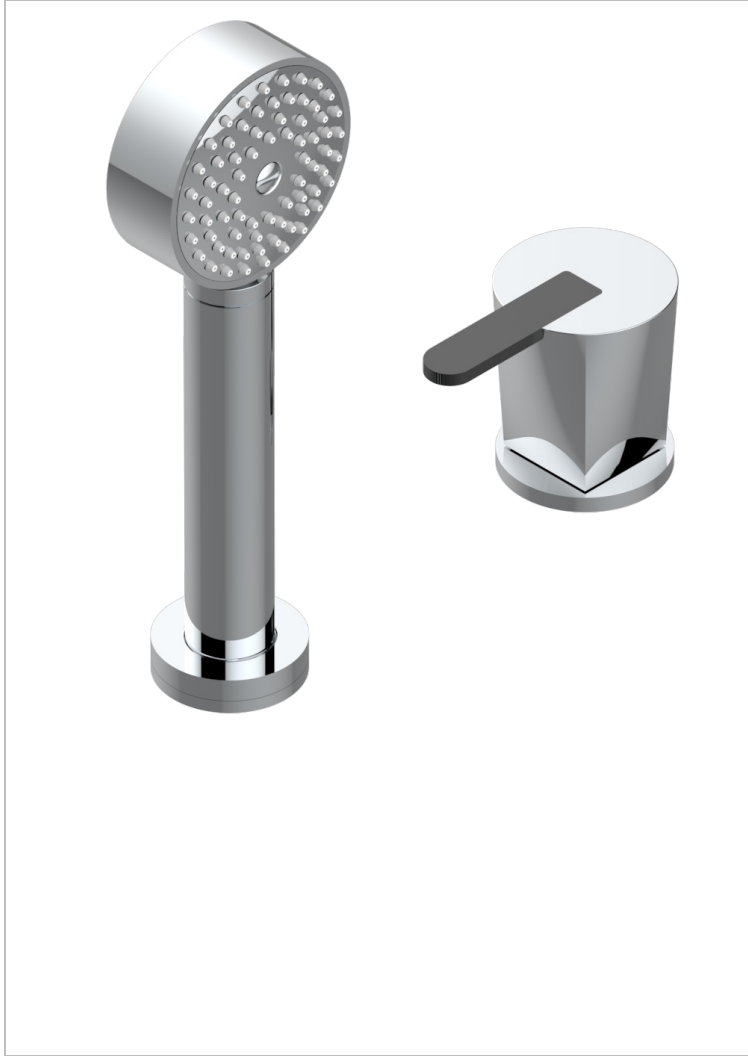

METAMORPHOSE BLACK CERAMIC

G6D-6532/60A

Rim mounted ceramic mixer with handshower with progressive cartridge

CHARACTERISTIC

- ACS : 22ACCLY009

TECHNICAL SPECS

- Recommandé : 3 bars (max. 5 bars) - Advised : 43,5 psi (max. 72 psi)
- 9,5 l/min à 3 bars (2.5 gpm at 43.5 psi)

STANDARDS

AVAILABLE FINITIONS

Antique nickel - H28
Black ceram - D30
Blush PVD - H62
Brass color PVD - H49
Brown bronze color PVD - F33
Gold color PVD - H52

Graphite PVD - H64
Lacquered light bronze - D01
Matt Umber PVD - H67
Matt blush PVD - H60
Matt brass color PVD - H50
Matt brown bronze color PVD - F34

Umber PVD - H66
Varnished matt antique red copper (color finish) - H07