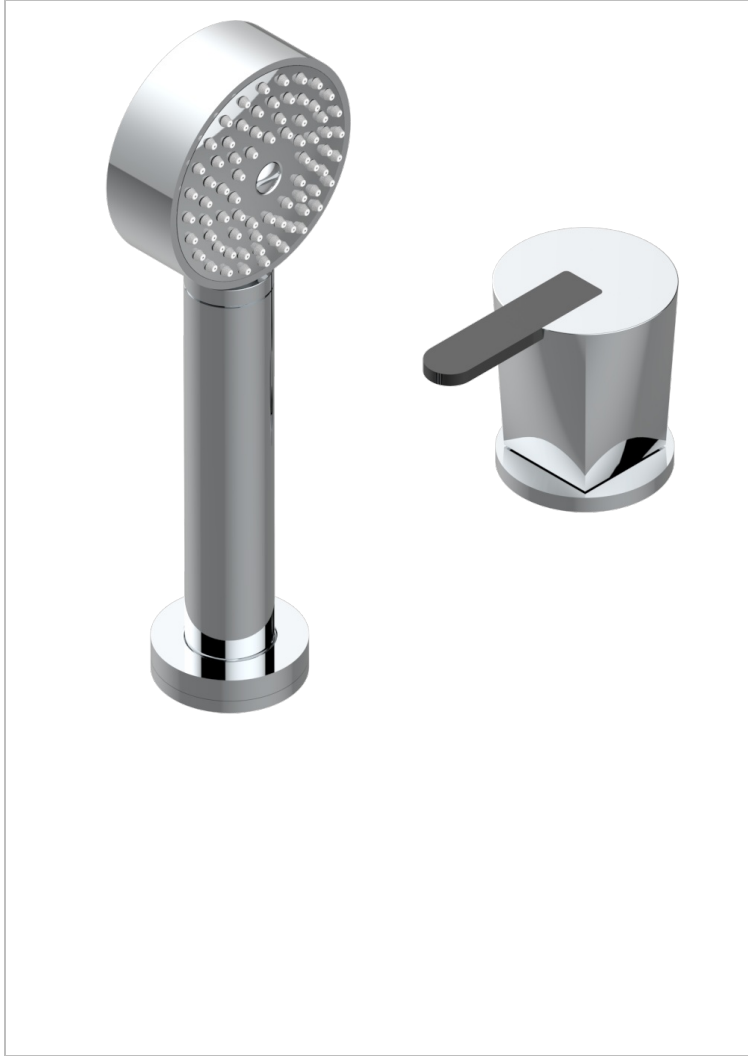

# METAMORPHOSE BLACK CERAMIC

G6D-6532/60A

Rim mounted ceramic mixer with handshower with progressive cartridge

THG<sup>®</sup>  
PARIS

## CHARACTERISTIC

- ACS : 22ACCLY009

## AVAILABLE FINITIONS

Antique nickel - H28  
Black ceram - D30  
Blush PVD - H62  
Brass color PVD - H49  
Brown bronze color PVD - F33  
Gold color PVD - H52

Graphite PVD - H64  
Lacquered light bronze - D01  
Matt Umber PVD - H67  
Matt blush PVD - H60  
Matt brass color PVD - H50  
Matt brown bronze color PVD - F34