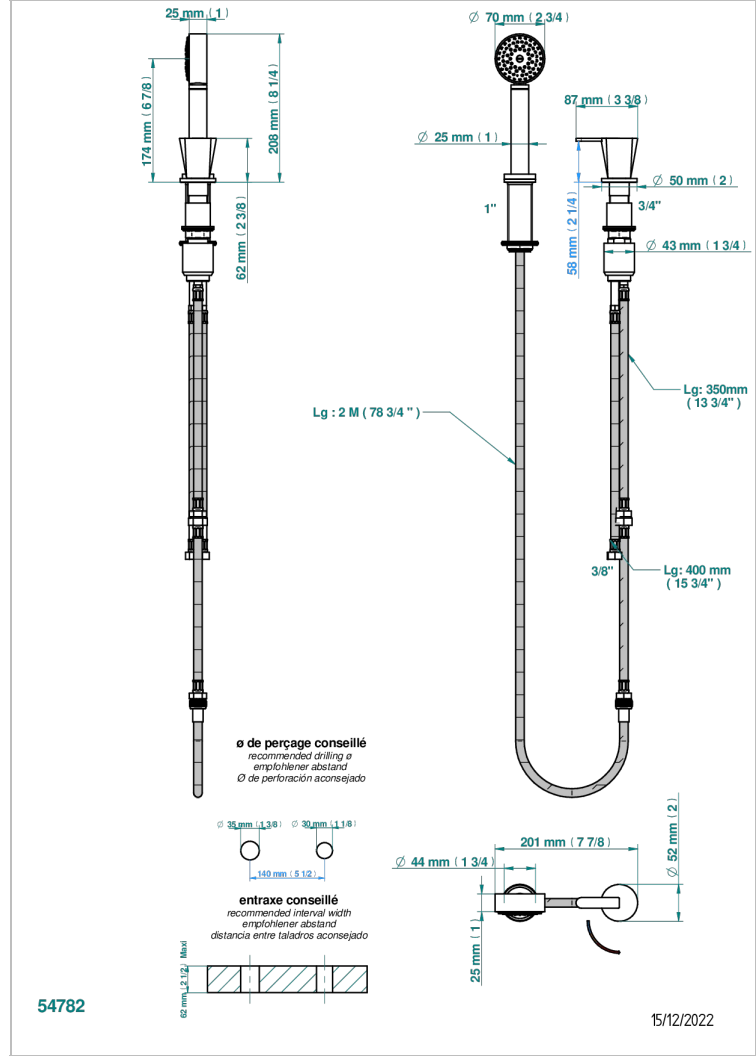

# METAMORPHOSE BLACK CERAMIC

G6D-6532/60A

Rim mounted ceramic mixer with handshower with progressive cartridge

THG<sup>®</sup>  
PARIS

## CHARACTERISTIC

- ACS : 22ACCLY009

## TECHNICAL SPECS

- Recommandé : 3 bars (max. 5 bars) - Advised : 43,5 psi (max. 72 psi)
- 9,5 l/min à 3 bars (2.5 gpm at 43.5 psi)