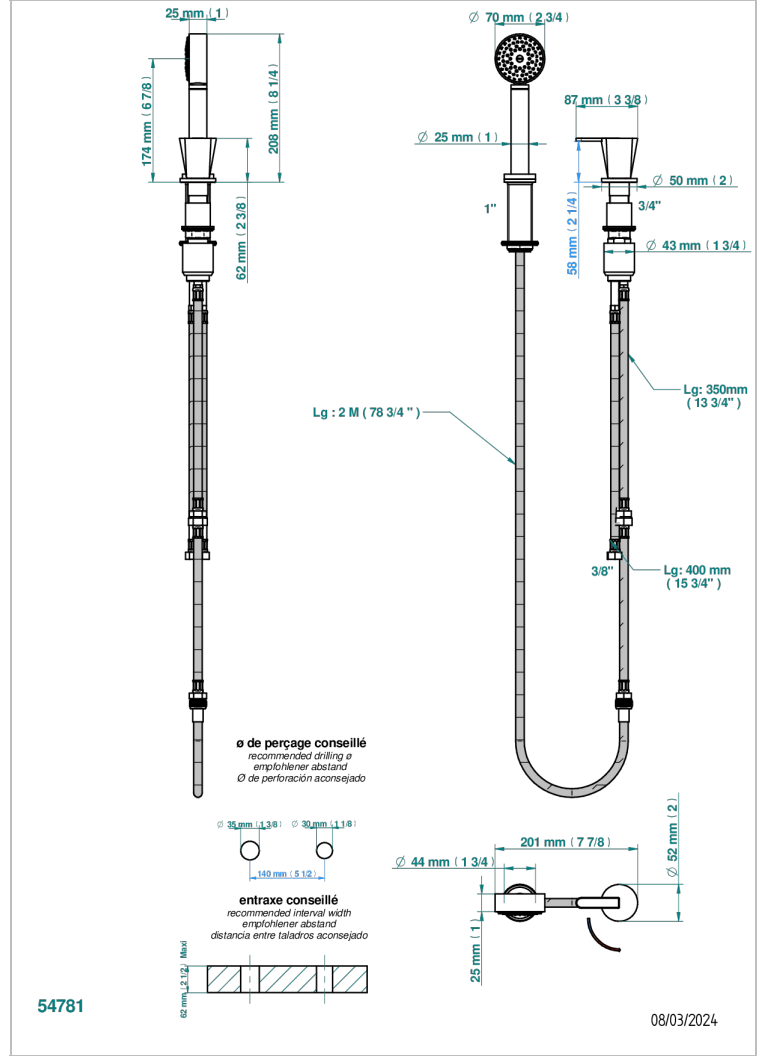

# METAMORPHOSE CARBON

G6C-6532/60A

Deck mounted mixer with handshower, progressive cartridge

THG<sup>®</sup>  
PARIS

## CHARACTERISTIC

- ACS : 22ACCLY009