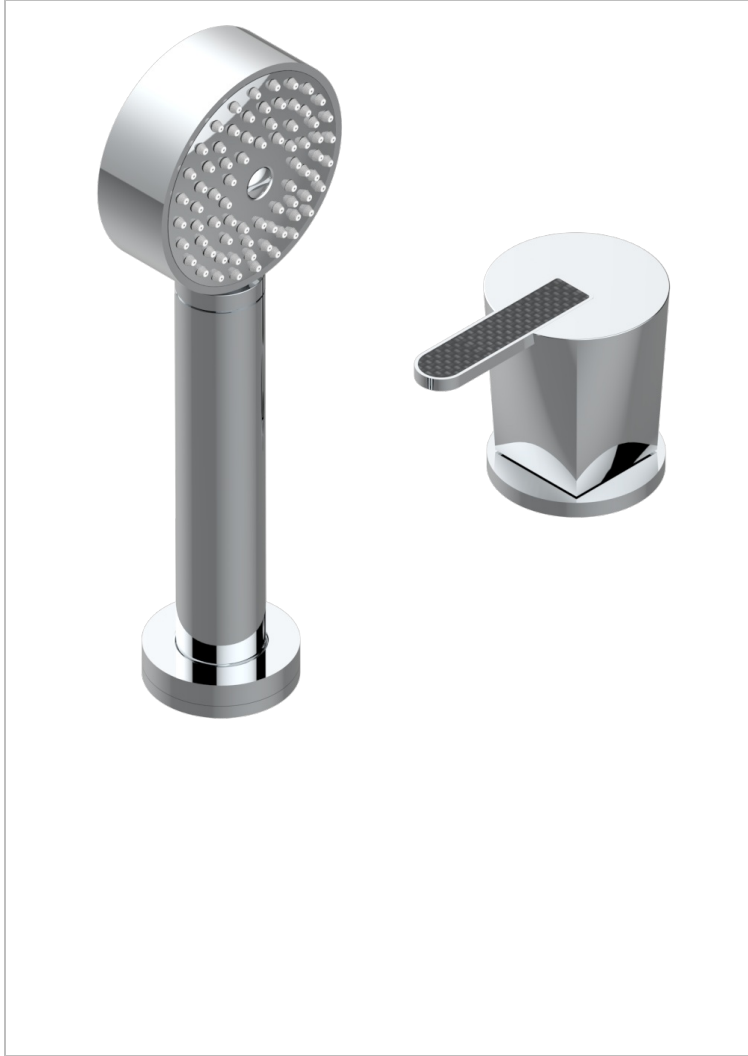

# METAMORPHOSE CARBON

G6C-6532/60A

Deck mounted mixer with handshower, progressive cartridge

THG<sup>®</sup>  
PARIS

## CHARACTERISTIC

- ACS : 22ACCLY009

## AVAILABLE FINITIONS

- Black ceram - D30
- Blush PVD - H62
- Brass color PVD - H49
- Brown bronze color PVD - F33
- Chrome polished - A02
- Copper antique matt, coated - H07

- Gold color PVD - H52
- Gold mat - F07
- Gold polished - F01
- Graphite PVD - H64
- Light coated bronze - D01
- Matt Umber PVD - H67

- Matt blush PVD - H60
- Matt brass color PVD - H50
- Matt brown bronze color PVD - F34
- Matt chrome (American satin) - C02
- Matt gold color PVD - H53
- Matt graphite PVD - H65

- Matt nickel (American satin) - C01
- Matt nickel color PVD - H56
- Nickel antique / Sovereign - H28
- Nickel color PVD - H55
- Nickel polished - B01
- Soft gold - F30