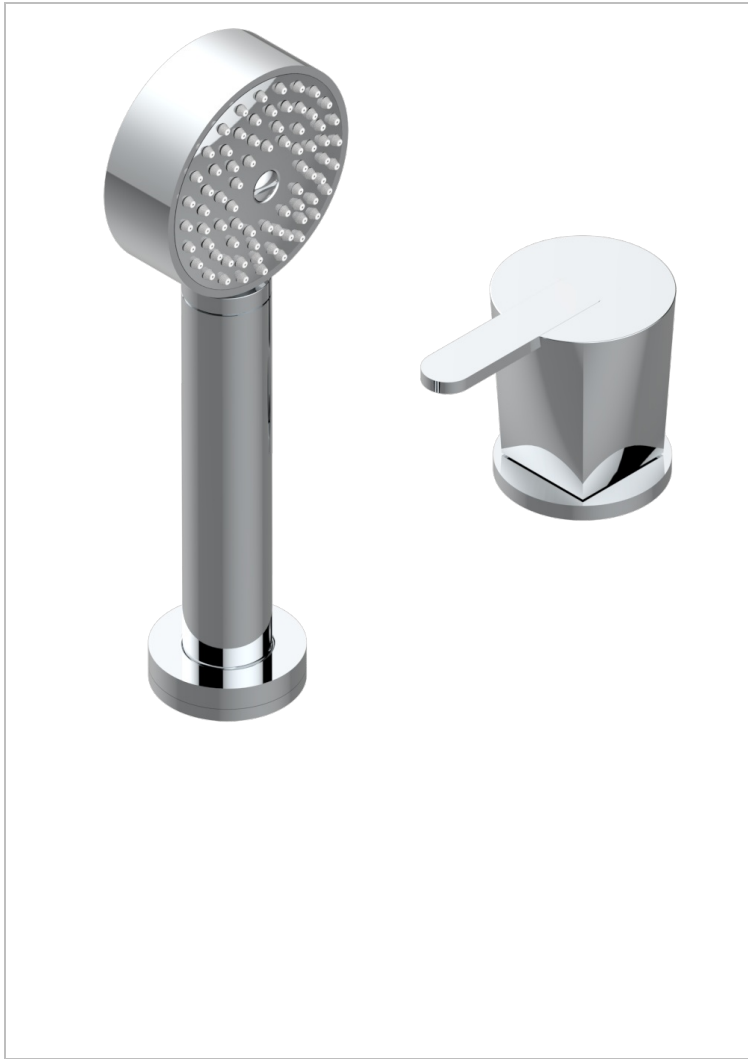

# METAMORPHOSE WITH LEVER HANDLES

G6B-6532/60A

Deck mounted mixer with handshower, progressive cartridge

## CHARACTERISTIC

- ACS : 22ACCLY009

- Matt blush PVD - H60
- Matt brass color PVD - H50
- Matt brown bronze color PVD - F34
- Matt chrome (American satin) - C02
- Matt gold color PVD - H53
- Matt graphite PVD - H65

- Matt nickel (American satin) - C01
- Matt nickel color PVD - H56
- Nickel antique / Sovereign - H28
- Nickel color PVD - H55
- Nickel polished - B01
- Soft gold - F30