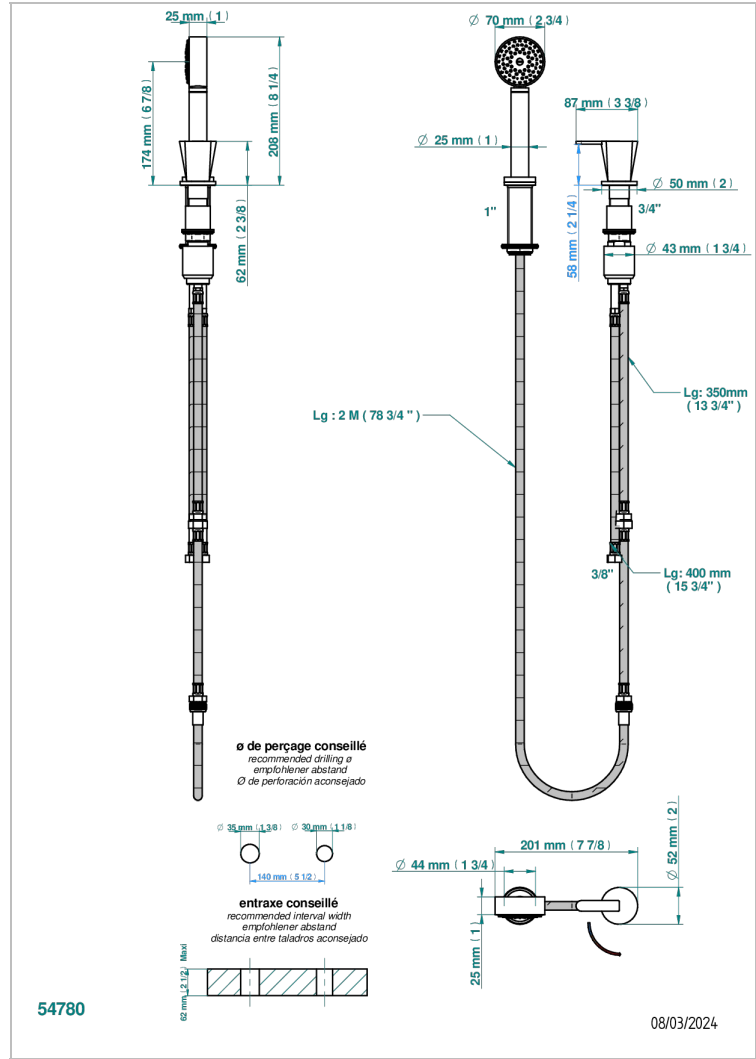

# METAMORPHOSE WITH LEVER HANDLES

G6B-6532/60A

Deck mounted mixer with handshower, progressive cartridge

## CHARACTERISTIC

- ACS : 22ACCLY009