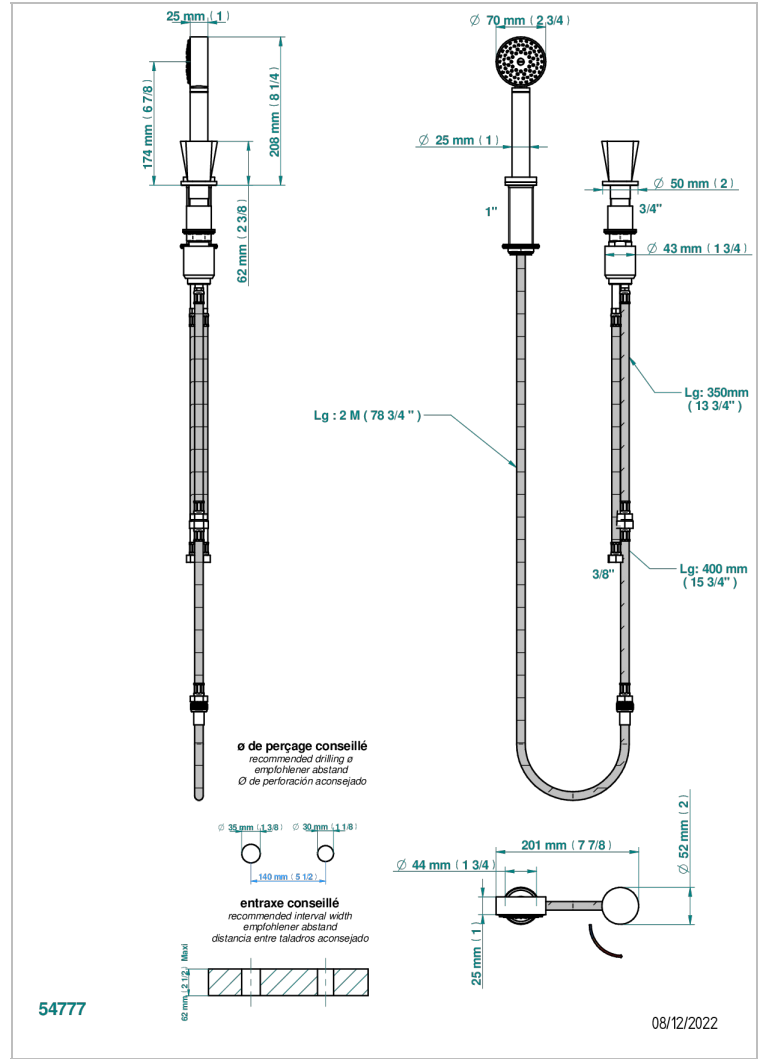

# METAMORPHOSE

G6A-6532/60A

Deck mounted mixer with handshower, progressive cartridge

## CHARACTERISTIC

- ACS : 22ACCLY009