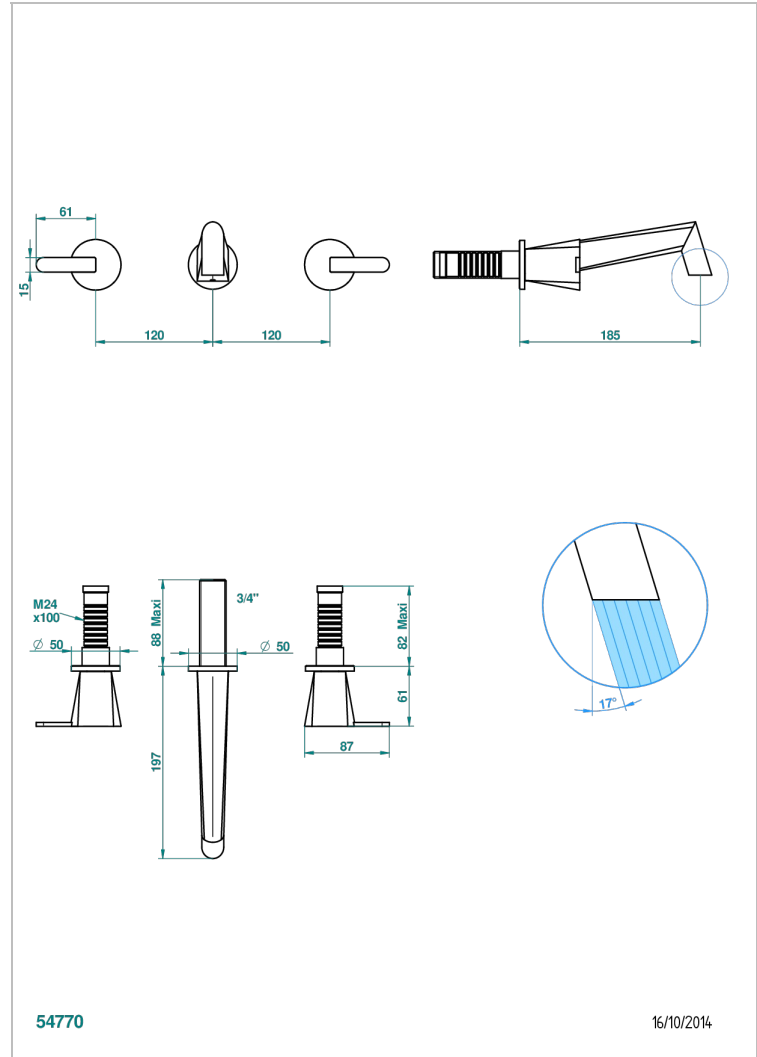

METAMORPHOSE BLACK CERAMIC

G6D-41GB

Trim for wall mounted 3-hole bath set only

54770

16/10/2014

CHARACTERISTIC

- Métamorphose Black Ceramic
- Trim for wall mounted 3-hole bath set only

RELATED SKU'S

- Ref. G00-40AM/US Rough parts for wall set (one counter clockwise and one clockwise cartridges)

AVAILABLE FINITIONS

Black ceram - D30
Blush PVD - H62
Brass color PVD - H49
Brown bronze color PVD - F33
Chrome polished - A02
Copper antique matt, coated - H07