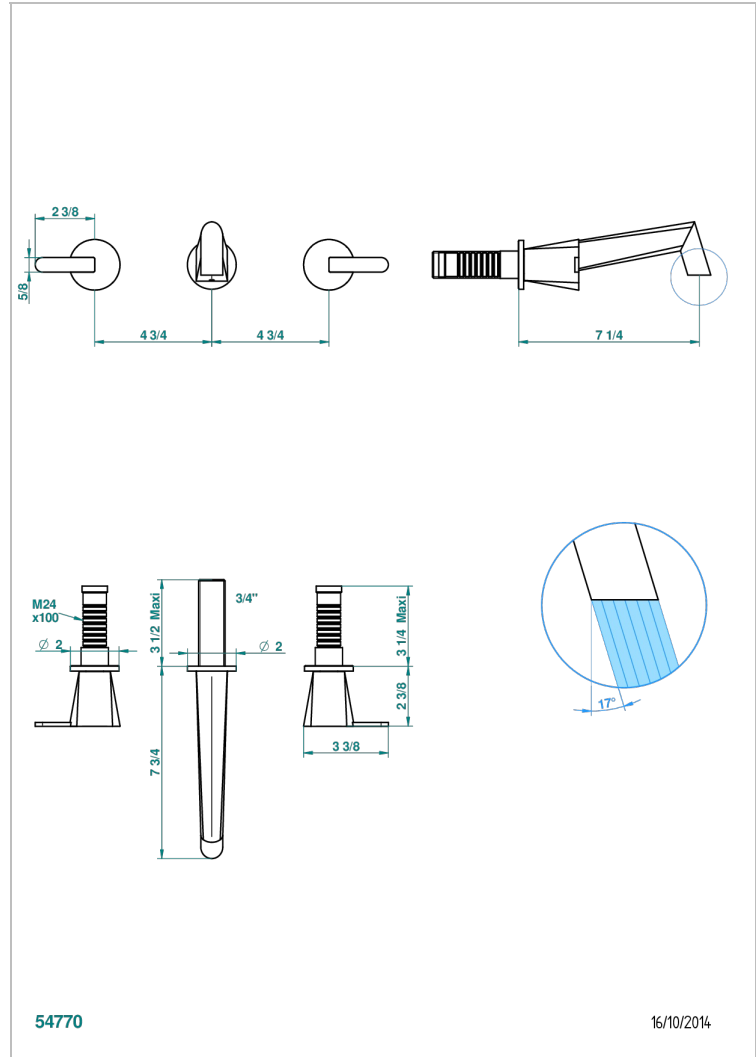

# METAMORPHOSE BLACK CERAMIC

G6D-41GB

Trim for wall mounted 3-hole bath set only

54770

16/10/2014

## CHARACTERISTIC

- Métamorphose Black Ceramic
- Trim for wall mounted 3-hole bath set only

## RELATED SKU'S

- Ref. G00-40AM/US Rough parts for wall set (one counter clockwise and one clockwise cartridges)