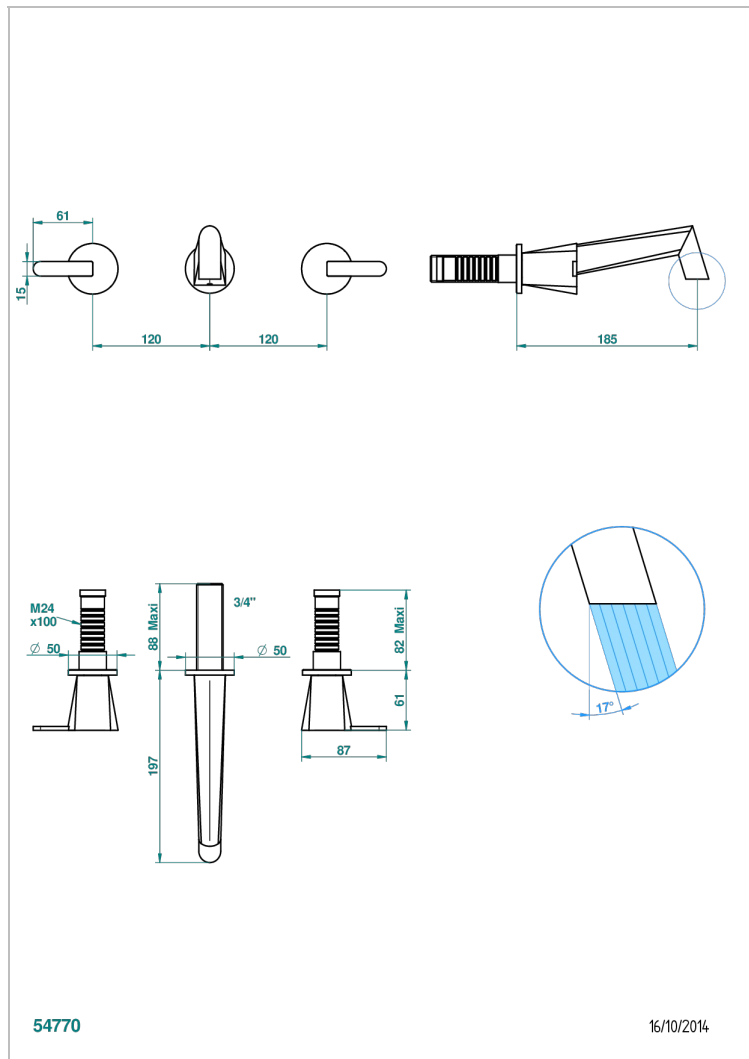

METAMORPHOSE BLACK CERAMIC

G6D-41GB

Trim only for wall mounted 3-hole bath mixer

THG[®]
PARIS

CHARACTERISTIC

- Métamorphose Black Ceramic
- Trim only for wall mounted 3-hole bath mixer

RELATED SKU'S

- Ref. G00-40AC Rough parts for wall mounted 3 hole mixer, cross handle version
- Ref. G00-40AM Rough parts for wall mounted 3 hole mixer, lever handle version

AVAILABLE FINITIONS

Antique nickel - H28
Black ceram - D30
Blush PVD - H62
Brass color PVD - H49
Brown bronze color PVD - F33
Gold color PVD - H52

Graphite PVD - H64
Lacquered light bronze - D01
Matt Umber PVD - H67
Matt blush PVD - H60
Matt brass color PVD - H50
Matt brown bronze color PVD - F34

Umber PVD - H66
Varnished matt antique red copper (color finish) - H07