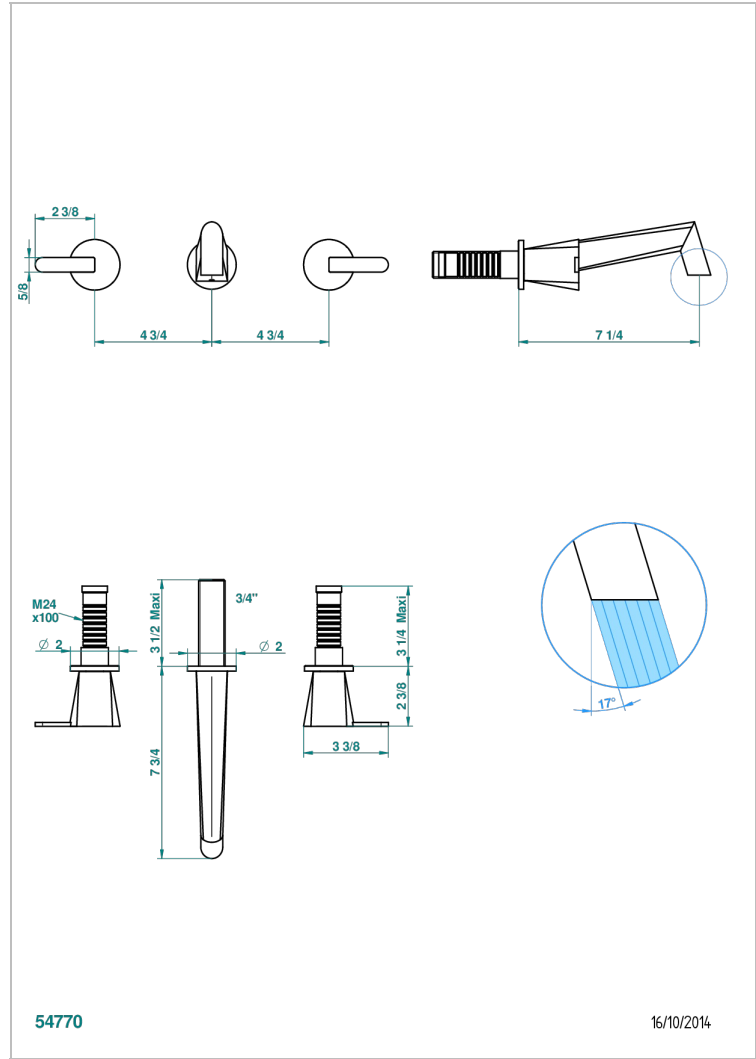

METAMORPHOSE BLACK CERAMIC

G6D-41GB

Trim only for wall mounted 3-hole bath mixer

CHARACTERISTIC

- Métamorphose Black Ceramic
- Trim only for wall mounted 3-hole bath mixer

RELATED SKU'S

- Ref. G00-40AC Rough parts for wall mounted 3 hole mixer, cross handle version
- Ref. G00-40AM Rough parts for wall mounted 3 hole mixer, lever handle version

Umber PVD - H66
Varnished matt antique red copper (color finish) - H07