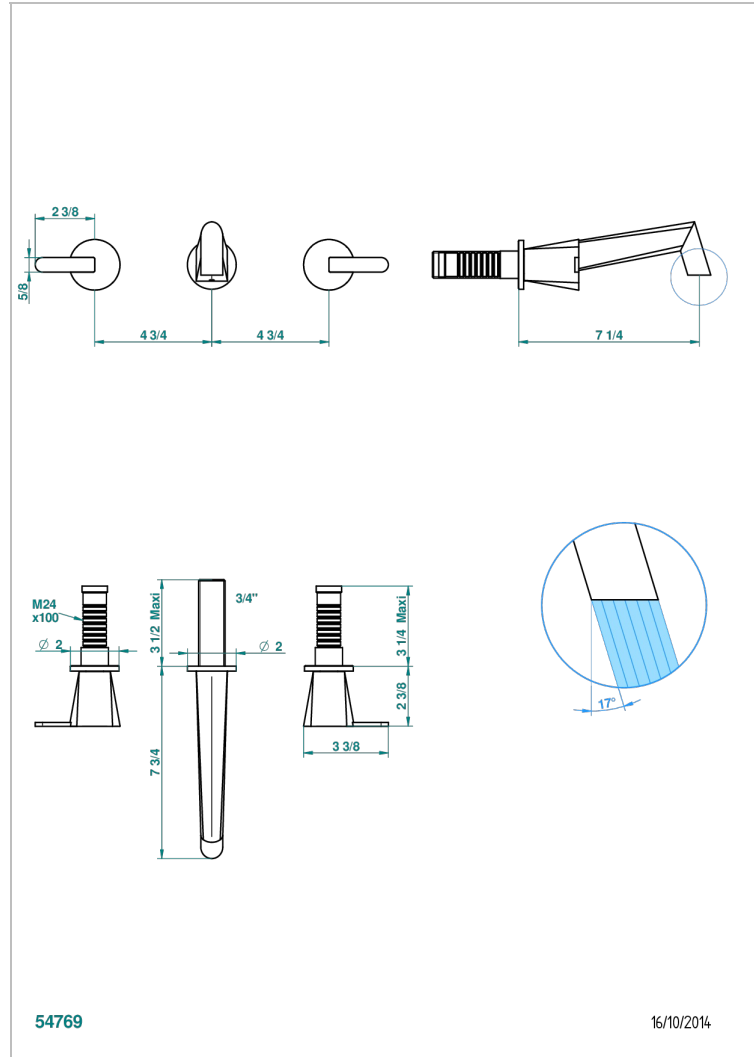

METAMORPHOSE BLACK CERAMIC

G6D-40GBUS

Trim for wall mounted 3-hole lavatory set only

54769

16/10/2014

CHARACTERISTIC

- Métamorphose Black Ceramic
- Trim for wall mounted 3-hole lavatory set only

TECHNICAL SPECS

- Recommandé : 3 bars (max. 5 bars) - Advised : 43,5 psi (max. 72 psi)
- 5,7 l/min à 3 bars (1.5 gpm at 43.5 psi)

RELATED SKU'S

- Ref. G00-40AM/US Rough parts for wall set (one counter clockwise and one clockwise cartridges)