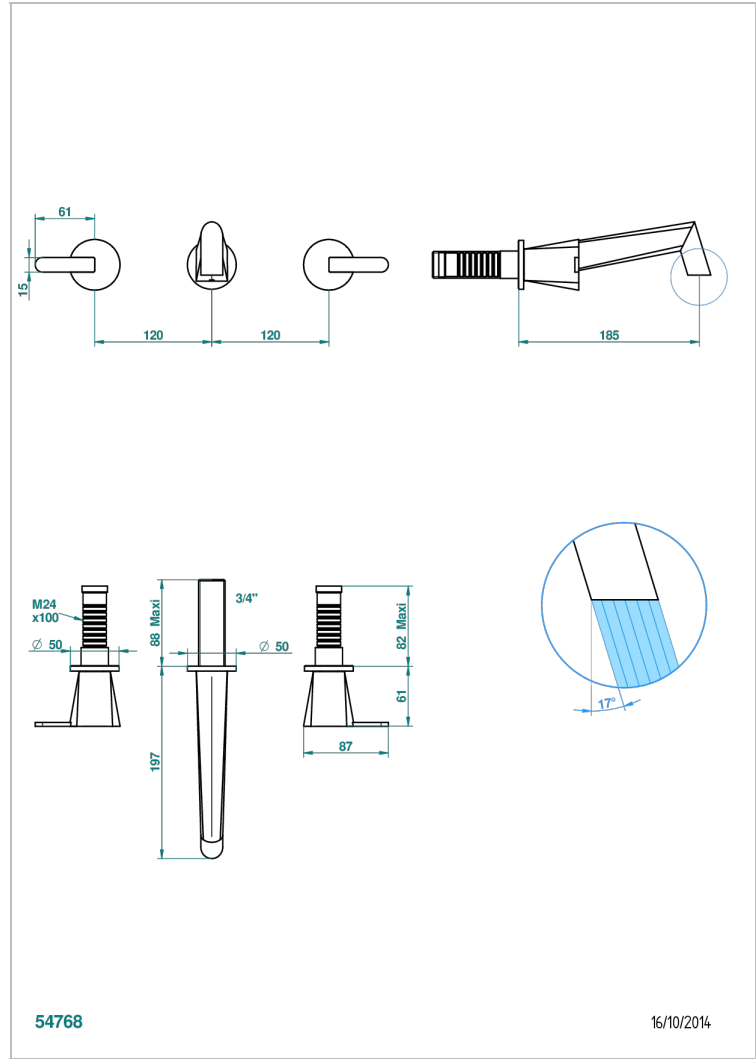

METAMORPHOSE BLACK CERAMIC

G6D-40GB

Trim only for wall mounted 3-hole basin mixer

THG[®]
PARIS

CHARACTERISTIC

- Métamorphose Black Ceramic
- Trim only for wall mounted 3-hole basin mixer

TECHNICAL SPECS

- Recommandé : 3 bars (max. 5 bars) - Advised : 43,5 psi (max. 72 psi)
- 8,3 l/min à 3 bars (2.2 gpm at 43.5 psi)

RELATED SKU'S

- Ref. G00-40AC Rough parts for wall mounted 3 hole mixer, cross handle version
- Ref. G00-40AM Rough parts for wall mounted 3 hole mixer, lever handle version

AVAILABLE FINITIONS

Antique nickel - H28
Black ceram - D30
Blush PVD - H62
Brass color PVD - H49
Brown bronze color PVD - F33
Gold color PVD - H52

Nickel color PVD - H55
Polished chrome (color finish) - A02
Polished gold (color finish) - F01
Polished nickel - B01
Soft gold - F30
Soft matt gold - F31

Umber PVD - H66
Varnished matt antique red copper (color finish) - H07