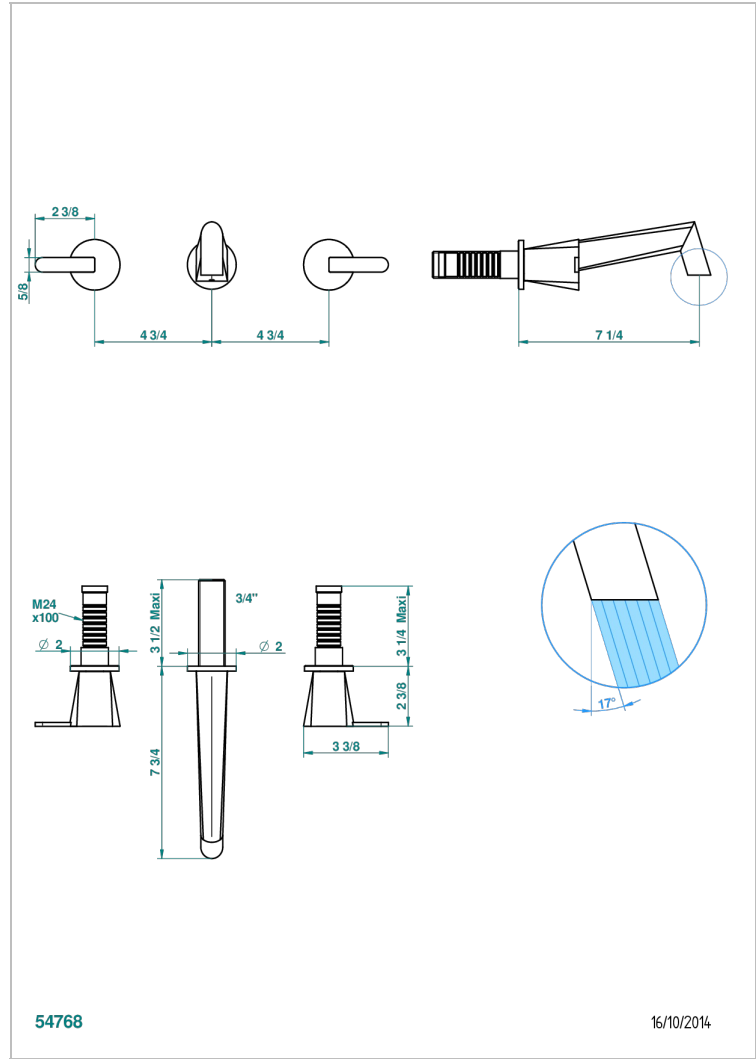

# METAMORPHOSE BLACK CERAMIC

G6D-40GB

Trim only for wall mounted 3-hole basin mixer

THG<sup>®</sup>  
PARIS

## CHARACTERISTIC

- Métamorphose Black Ceramic
- Trim only for wall mounted 3-hole basin mixer

## RELATED SKU'S

- Ref. G00-40AC Rough parts for wall mounted 3 hole mixer, cross handle version
- Ref. G00-40AM Rough parts for wall mounted 3 hole mixer, lever handle version