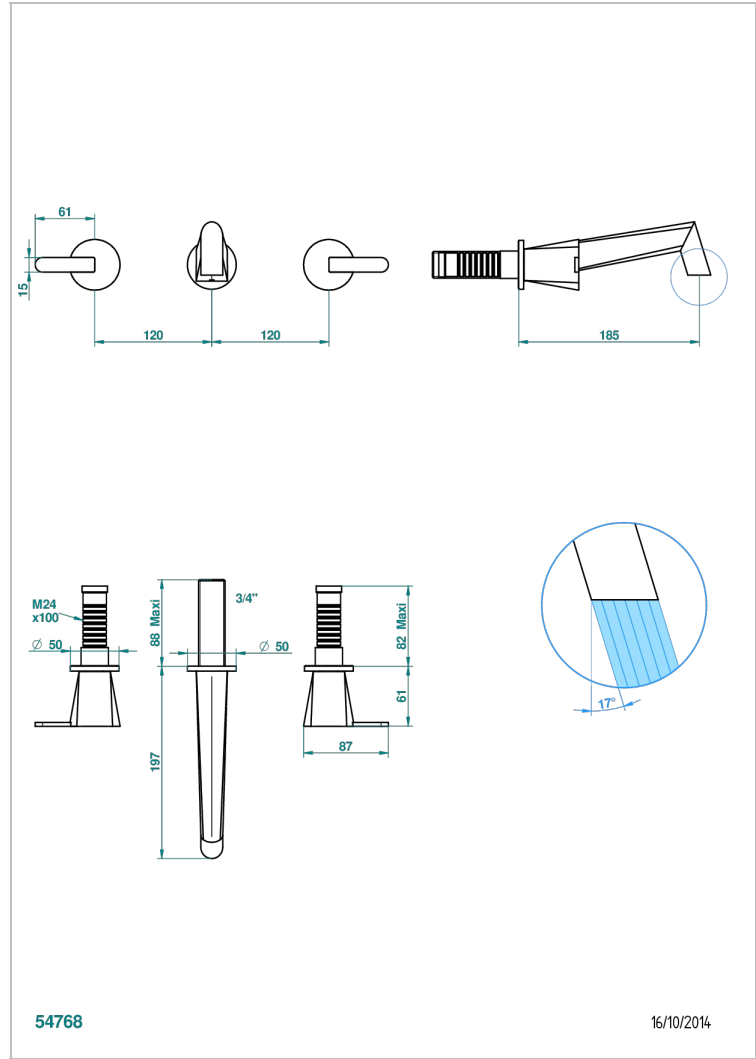

METAMORPHOSE BLACK CERAMIC

G6D-40GB

Trim only for wall mounted 3-hole basin mixer

THG[®]
PARIS

54768

16/10/2014

CHARACTERISTIC

- Métamorphose Black Ceramic
- Trim only for wall mounted 3-hole basin mixer

TECHNICAL SPECS

- Recommandé : 3 bars (max. 5 bars) - Advised : 43,5 psi (max. 72 psi)
- 8,3 l/min à 3 bars (2.2 gpm at 43.5 psi)

RELATED SKU'S

- Ref. G00-40AC Rough parts for wall mounted 3 hole mixer, cross handle version
- Ref. G00-40AM Rough parts for wall mounted 3 hole mixer, lever handle version

Umber PVD - H66
Varnished matt antique red copper (color finish) - H07