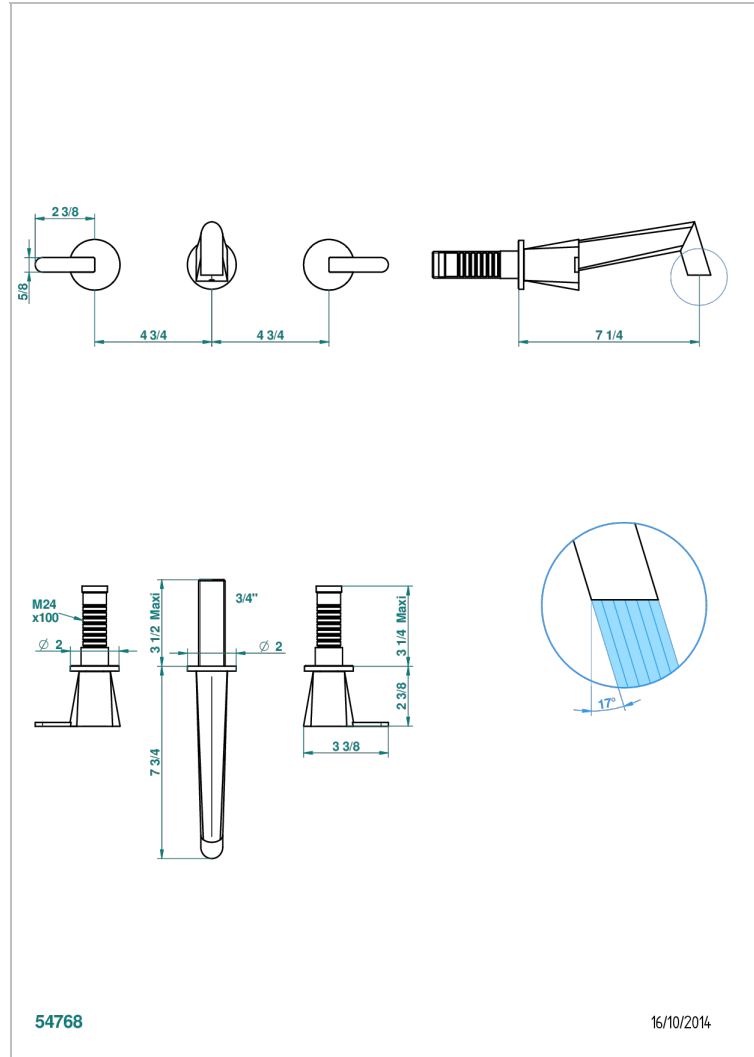

METAMORPHOSE BLACK CERAMIC

G6D-40GB

Trim only for wall mounted 3-hole basin mixer

54768

16/10/2014

CHARACTERISTIC

- Métamorphose Black Ceramic
- Trim only for wall mounted 3-hole basin mixer

TECHNICAL SPECS

- Recommandé : 3 bars (max. 5 bars) - Advised : 43,5 psi (max. 72 psi)
- 8,3 l/min à 3 bars (2.2 gpm at 43.5 psi)

RELATED SKU'S

- Ref. G00-40AC Rough parts for wall mounted 3 hole mixer, cross handle version
- Ref. G00-40AM Rough parts for wall mounted 3 hole mixer, lever handle version