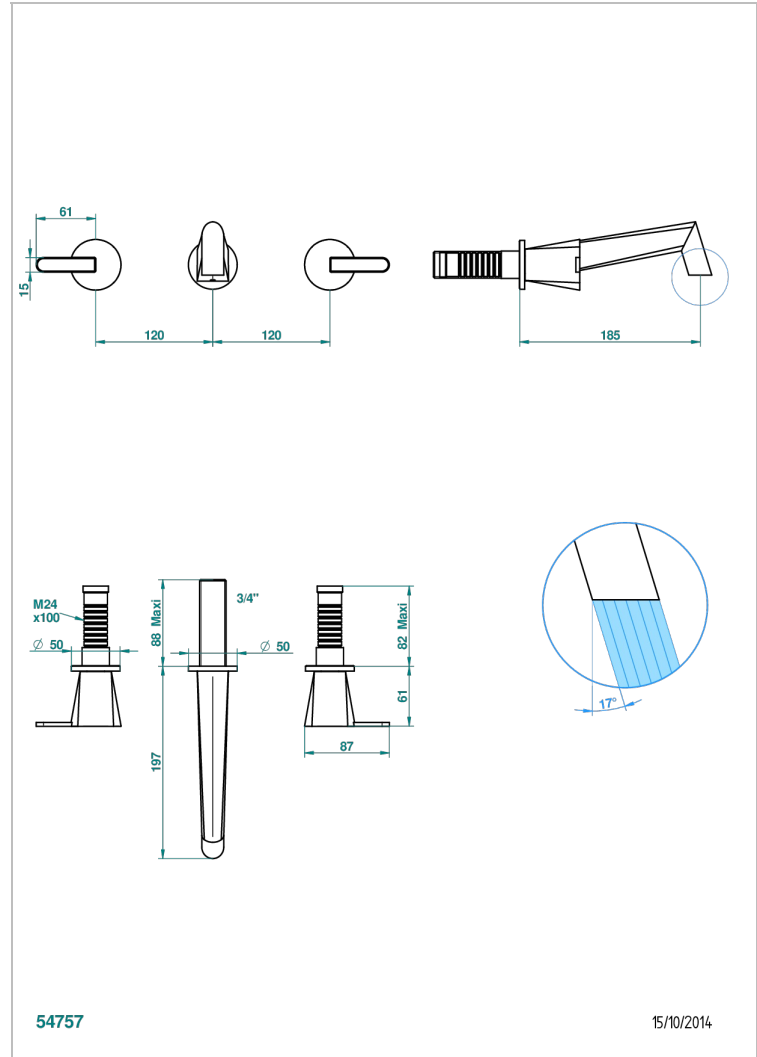

METAMORPHOSE CARBON

G6C-40GBUS

Trim for wall mounted 3-hole lavatory set only

54757

15/10/2014

CHARACTERISTIC

- Métamorphose Carbon
- Trim for wall mounted 3-hole lavatory set only

TECHNICAL SPECS

- Recommandé : 3 bars (max. 5 bars) - Advised : 43,5 psi (max. 72 psi)
- 5,7 l/min à 3 bars (1.5 gpm at 43.5 psi)

RELATED SKU'S

- Ref. G00-40AM/US Rough parts for wall set (one counter clockwise and one clockwise cartridges)