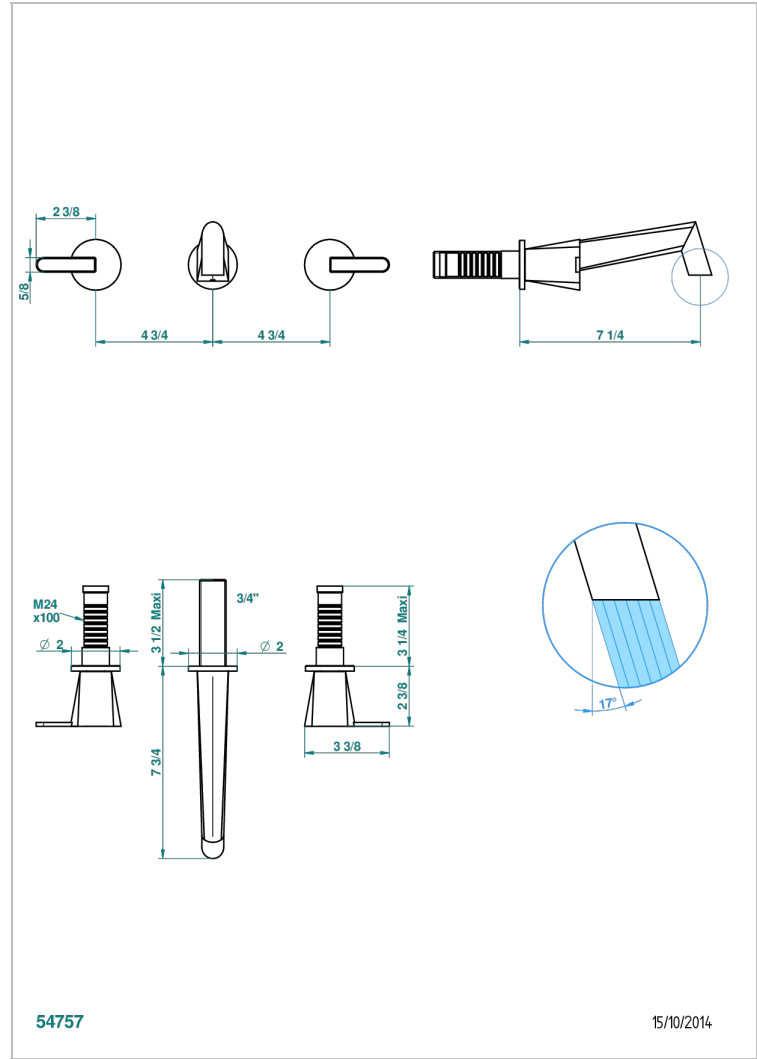

# METAMORPHOSE CARBON

G6C-40GBUS

Trim for wall mounted 3-hole lavatory set only

## CHARACTERISTIC

- Métamorphose Carbon
- Trim for wall mounted 3-hole lavatory set only

## RELATED SKU'S

- Ref. G00-40AM/US Rough parts for wall set (one counter clockwise and one clockwise cartridges)