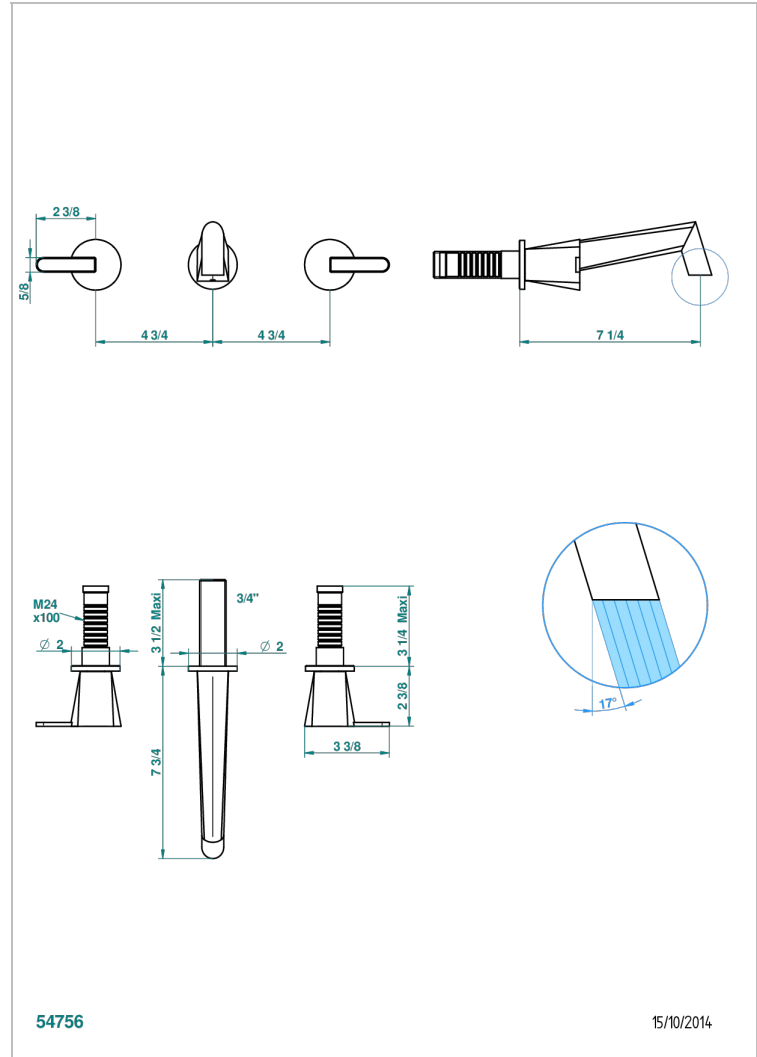

METAMORPHOSE CARBON

G6C-41GB

Trim for wall mounted 3-hole bath set only

54756

15/10/2014

CHARACTERISTIC

- Métamorphose Carbon
- Trim for wall mounted 3-hole bath set only

RELATED SKU'S

- Ref. G00-40AM/US Rough parts for wall set (one counter clockwise and one clockwise cartridges)

AVAILABLE FINITIONS

Black ceram - D30
Blush PVD - H62
Brass color PVD - H49
Brown bronze color PVD - F33
Chrome polished - A02
Copper antique matt, coated - H07