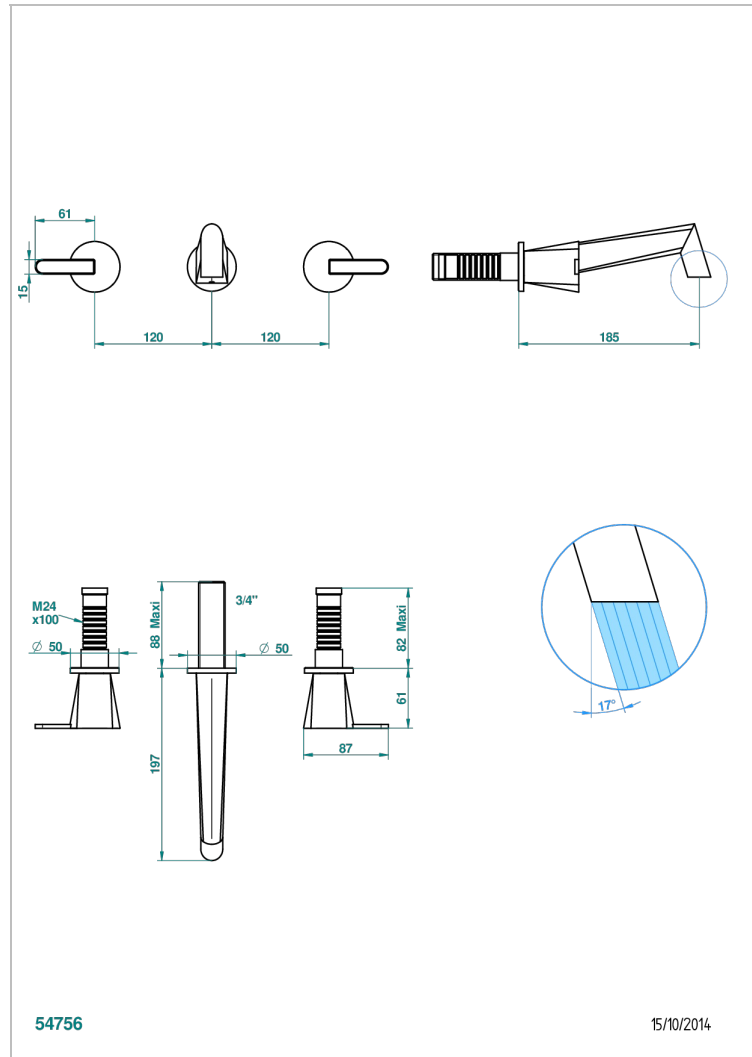

# METAMORPHOSE, CARBONO

G6C-41GB

Trim only for wall mounted 3-hole bath mixer

THG<sup>®</sup>  
PARIS

54756

15/10/2014

## CARACTERÍSTICAS

- Métamorphose, carbono
- Trim only for wall mounted 3-hole bath mixer

## PRODUCTOS RELACIONADOS

- Ref. G00-40AC Rough parts for wall mounted 3 hole mixer, cross handle version
- Ref. G00-40AM Rough parts for wall mounted 3 hole mixer, lever handle version