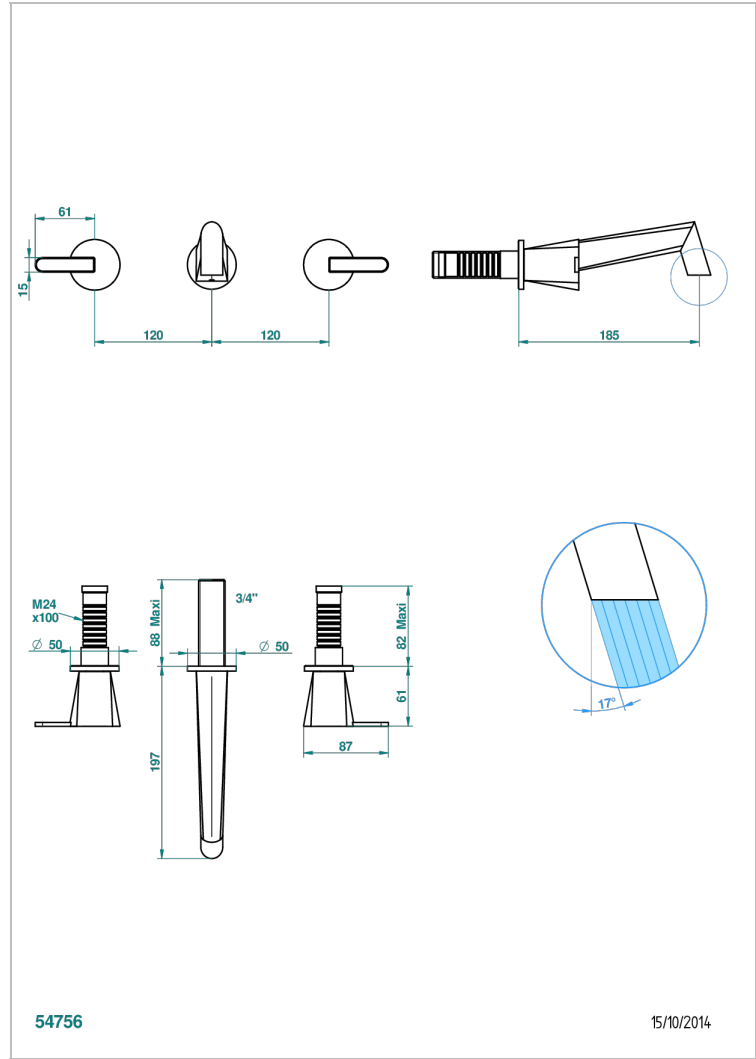

METAMORPHOSE CARBON

G6C-41GB

Trim only for wall mounted 3-hole bath mixer

54756

15/10/2014

CHARACTERISTIC

- Métamorphose Carbon
- Trim only for wall mounted 3-hole bath mixer

RELATED SKU'S

- Ref. G00-40AC Rough parts for wall mounted 3 hole mixer, cross handle version
- Ref. G00-40AM Rough parts for wall mounted 3 hole mixer, lever handle version

AVAILABLE FINITIONS

Antique nickel - H28
Black ceram - D30
Blush PVD - H62
Brass color PVD - H49
Brown bronze color PVD - F33
Gold color PVD - H52

Nickel color PVD - H55
Polished chrome (color finish) - A02
Polished gold (color finish) - F01
Polished nickel - B01
Soft gold - F30
Soft matt gold - F31

Umber PVD - H66
Varnished matt antique red copper (color finish) - H07