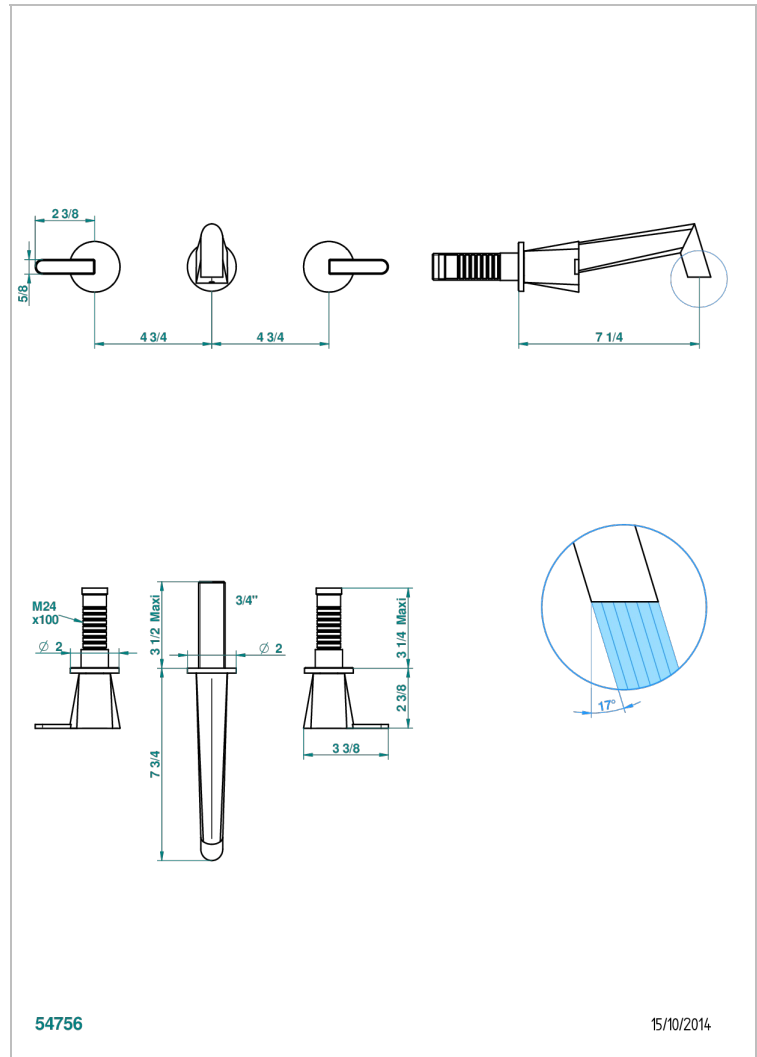

METAMORPHOSE, CARBONO

G6C-41GB

Trim only for wall mounted 3-hole bath mixer

THG[®]
PARIS

54756

15/10/2014

CARACTERÍSTICAS

- Métamorphose, carbono
- Trim only for wall mounted 3-hole bath mixer

PRODUCTOS RELACIONADOS

- Ref. G00-40AC Rough parts for wall mounted 3 hole mixer, cross handle version
- Ref. G00-40AM Rough parts for wall mounted 3 hole mixer, lever handle version

ACABADOS DISPONIBLES