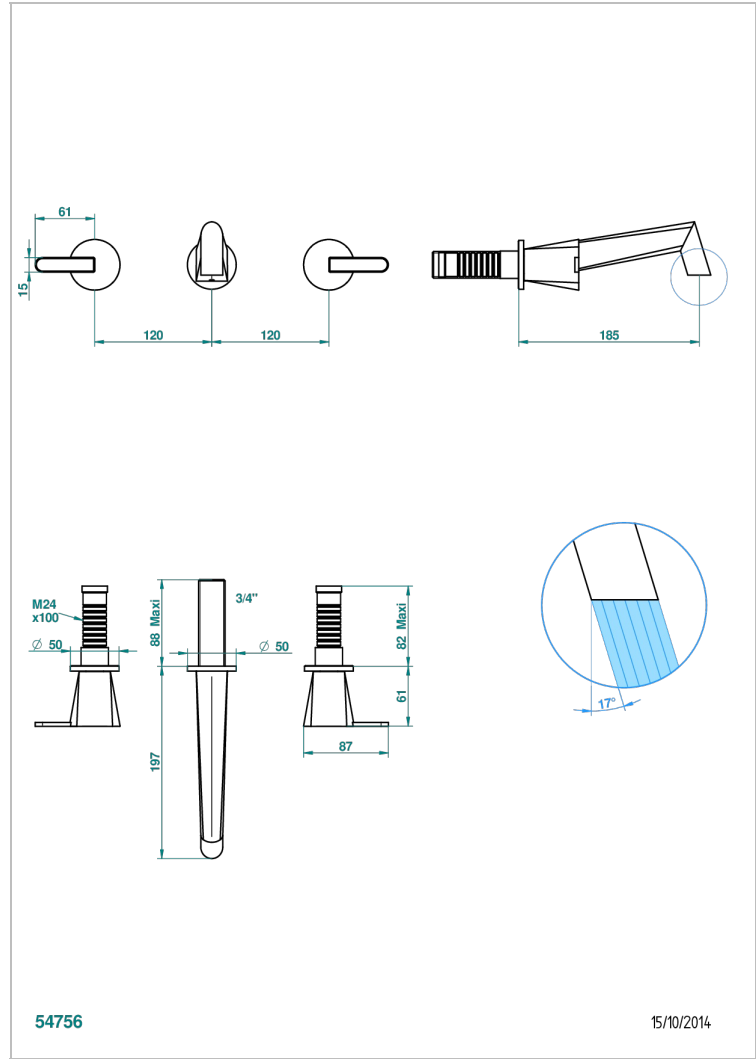

METAMORPHOSE CARBON

G6C-41GB

Trim only for wall mounted 3-hole bath mixer

THG[®]
PARIS

54756

15/10/2014

CHARACTERISTIC

- Métamorphose Carbon
- Trim only for wall mounted 3-hole bath mixer

RELATED SKU'S

- Ref. G00-40AC Rough parts for wall mounted 3 hole mixer, cross handle version
- Ref. G00-40AM Rough parts for wall mounted 3 hole mixer, lever handle version

AVAILABLE FINITIONS

Antique nickel - H28
Black ceram - D30
Blush PVD - H62
Brass color PVD - H49
Brown bronze color PVD - F33
Gold color PVD - H52

Nickel color PVD - H55
Polished chrome (color finish) - A02
Polished gold (color finish) - F01
Polished nickel - B01
Soft gold - F30
Soft matt gold - F31

Umber PVD - H66
Varnished matt antique red copper (color finish) - H07