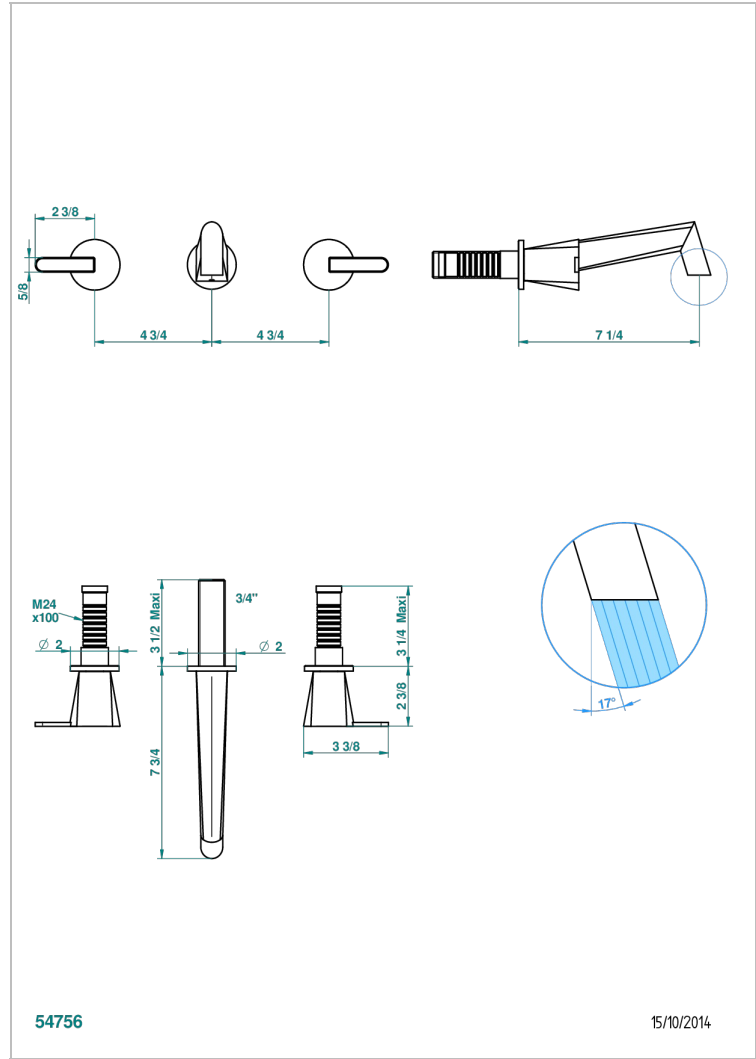

# METAMORPHOSE CARBON

G6C-41GB

Trim only for wall mounted 3-hole bath mixer

54756

15/10/2014

## CHARACTERISTIC

- Métamorphose Carbon
- Trim only for wall mounted 3-hole bath mixer

## RELATED SKU'S

- Ref. G00-40AC Rough parts for wall mounted 3 hole mixer, cross handle version
- Ref. G00-40AM Rough parts for wall mounted 3 hole mixer, lever handle version